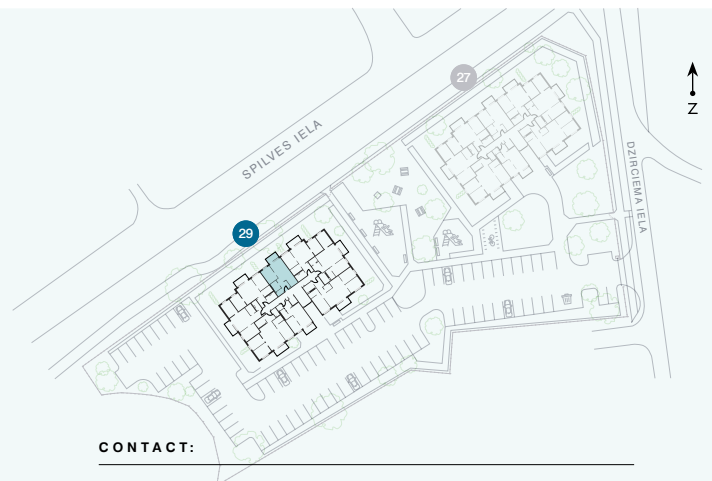

7th floor

Apartment # 52

© SPILVES 29, RĪGA

| # | ROOM | M ² |
|-------------|-----------------------|----------------|
| 1 | Hall | 4,3 |
| 2 | Living room & Kitchen | 23,9 |
| 3 | Room | 10,4 |
| 4 | Bathroom | 4 |
| 5 | Utility room | 2,2 |
| 6 | Balcony | 4,7 |
| Living area | | 44,8 |
| Total area | | 49,5 |

CONTACT:

-  sales@pillar.lv
-  +371 25 633 133
-  Pulkveža Brieža iela 28A, Rīga, LV-1045

SCALE 1:80  1 CM = 80 CM