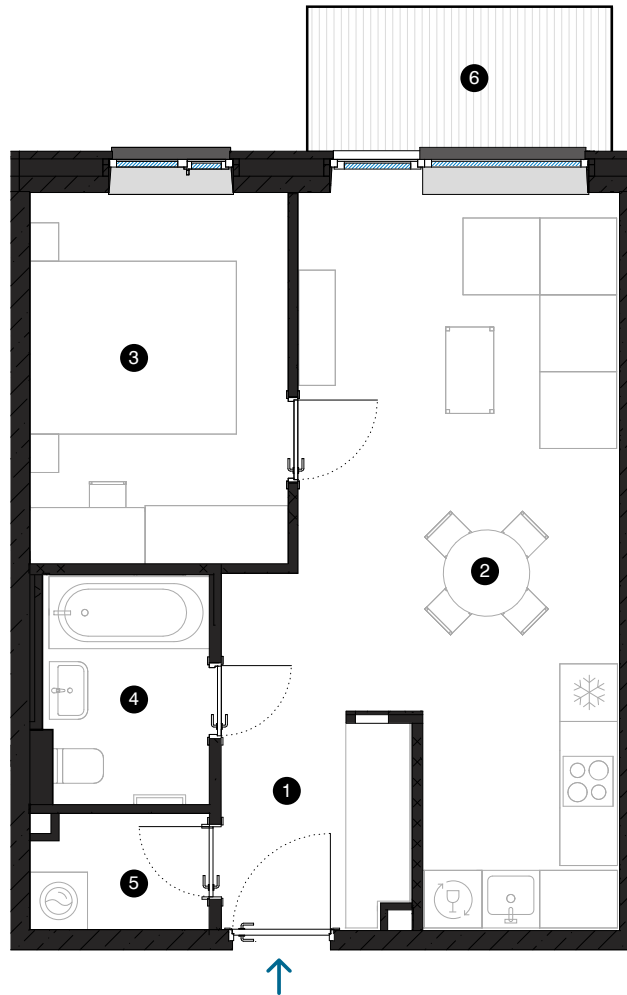

7th floor

Apartment # 52

© SPILVES 29, RĪGA

| # | ROOM | M ² |
|-------------|-----------------------|----------------|
| 1 | Hall | 4,3 |
| 2 | Living room & Kitchen | 23,9 |
| 3 | Room | 10,4 |
| 4 | Bathroom | 4 |
| 5 | Utility room | 2,2 |
| 6 | Balcony | 4,7 |
| Living area | | 44,8 |
| Total area | | 49,5 |

CONTACT:

-  sales@pillar.lv
-  +371 25 633 133
-  Pulkveža Brieža iela 28A, Rīga, LV-1045

SCALE 1:80  1 CM = 80 CM