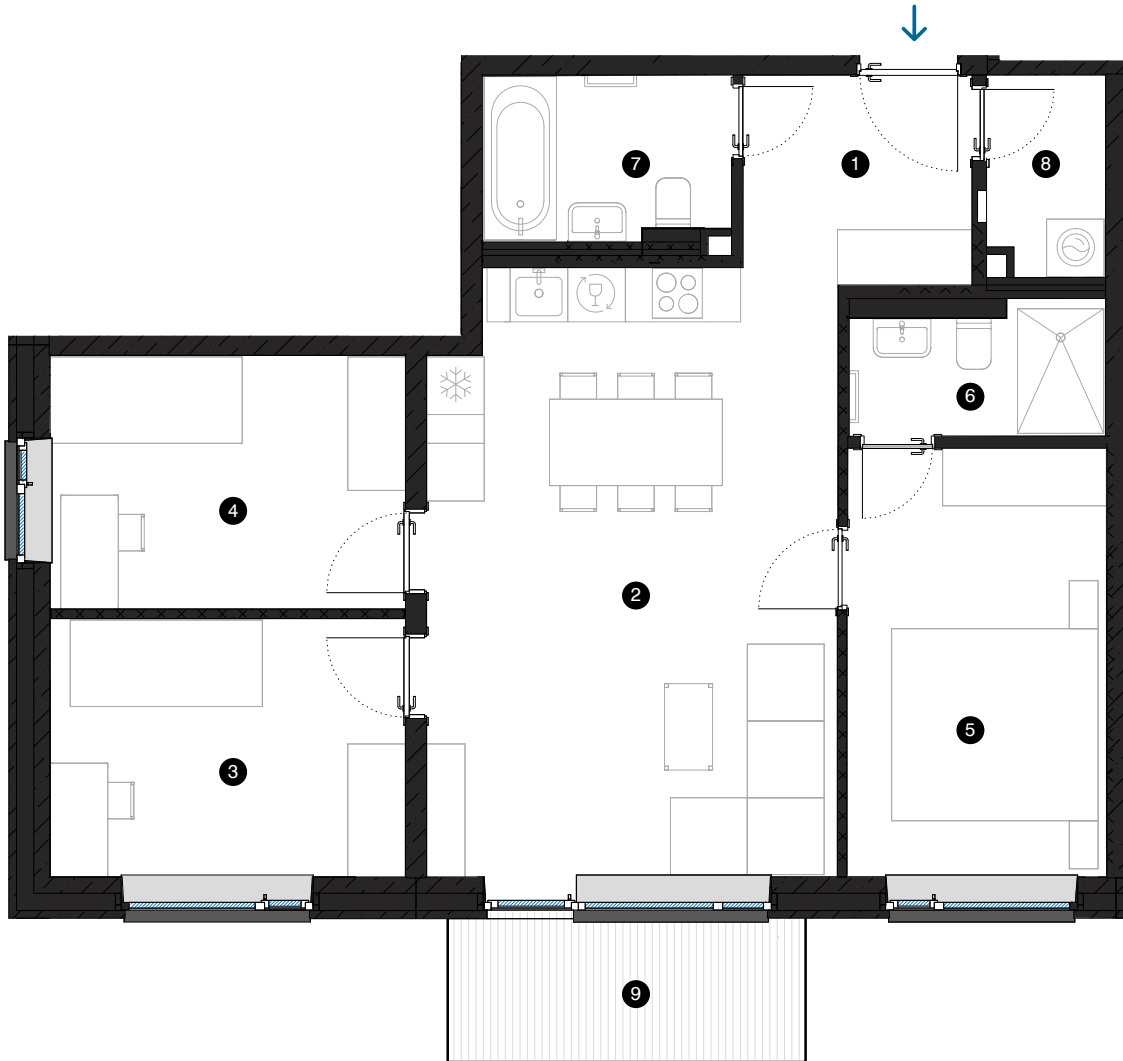

7th floor

Apartment # 49

© SPILVES 29, RĪGA

#	ROOM	M ²
1	Hall	5,1
2	Living room & Kitchen	26,7
3	Room	10
4	Room	9,8
5	Room	12
6	Bathroom	3,4
7	Bathroom	4,3
8	Utility room	2,5
9	Balcony	5,6

Living area 73,8
Total area 79,4