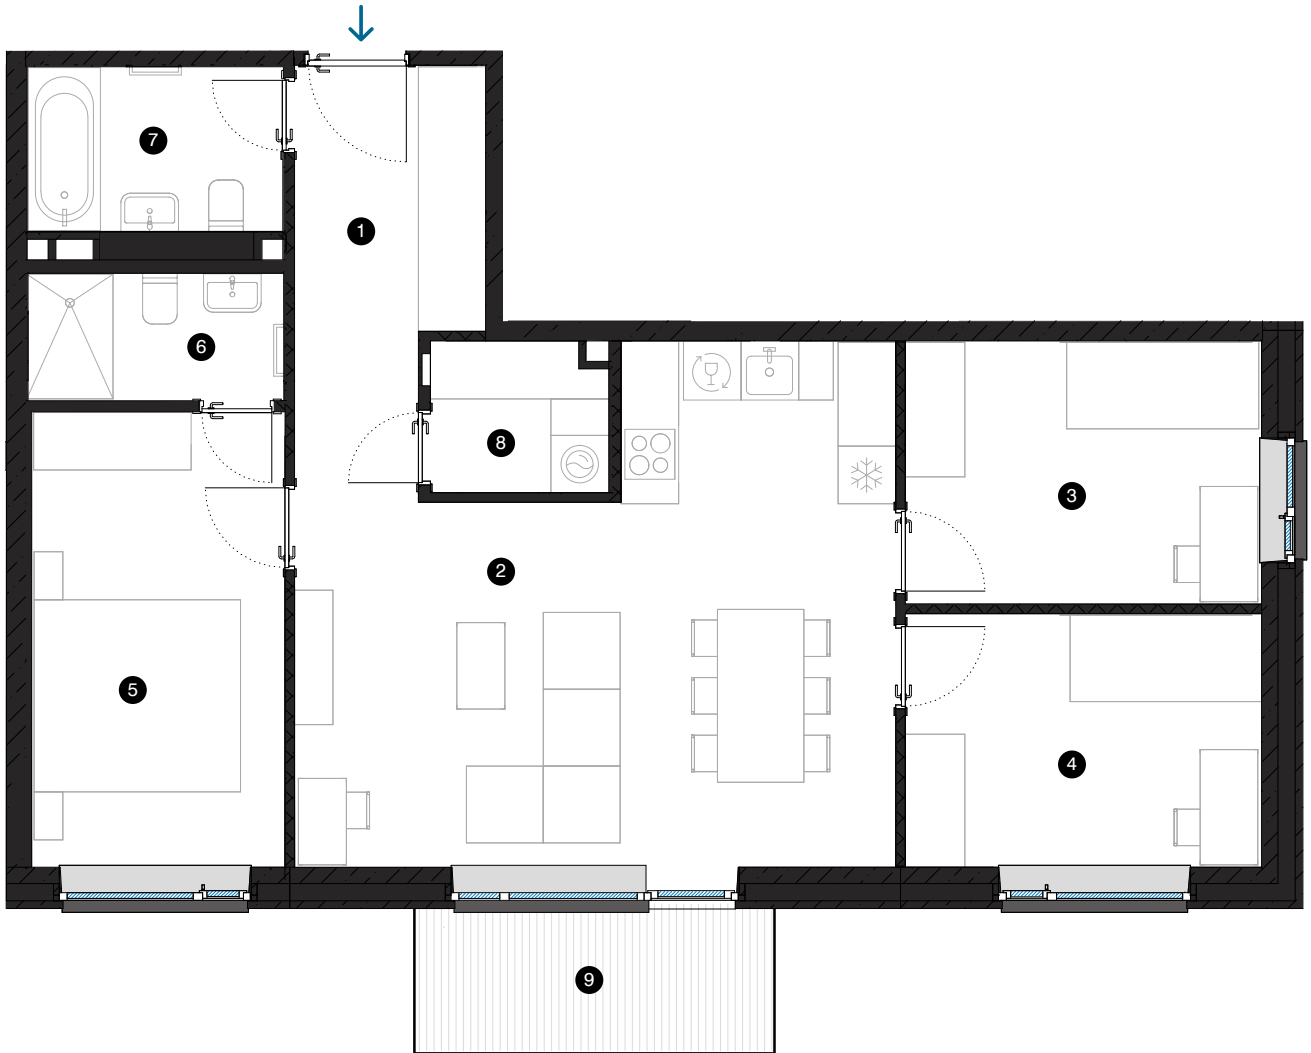

6th floor

Apartment # 47

© SPILVES 29, RĪGA

#	ROOM	M ²
1	Hall	5,5
2	Living room & Kitchen	30,8
3	Room	10,1
4	Room	9,8
5	Room	12,3
6	Bathroom	3,5
7	Bathroom	4,6
8	Utility room	2,8
9	Balcony	5,6

Living area 79,4
Total area 85