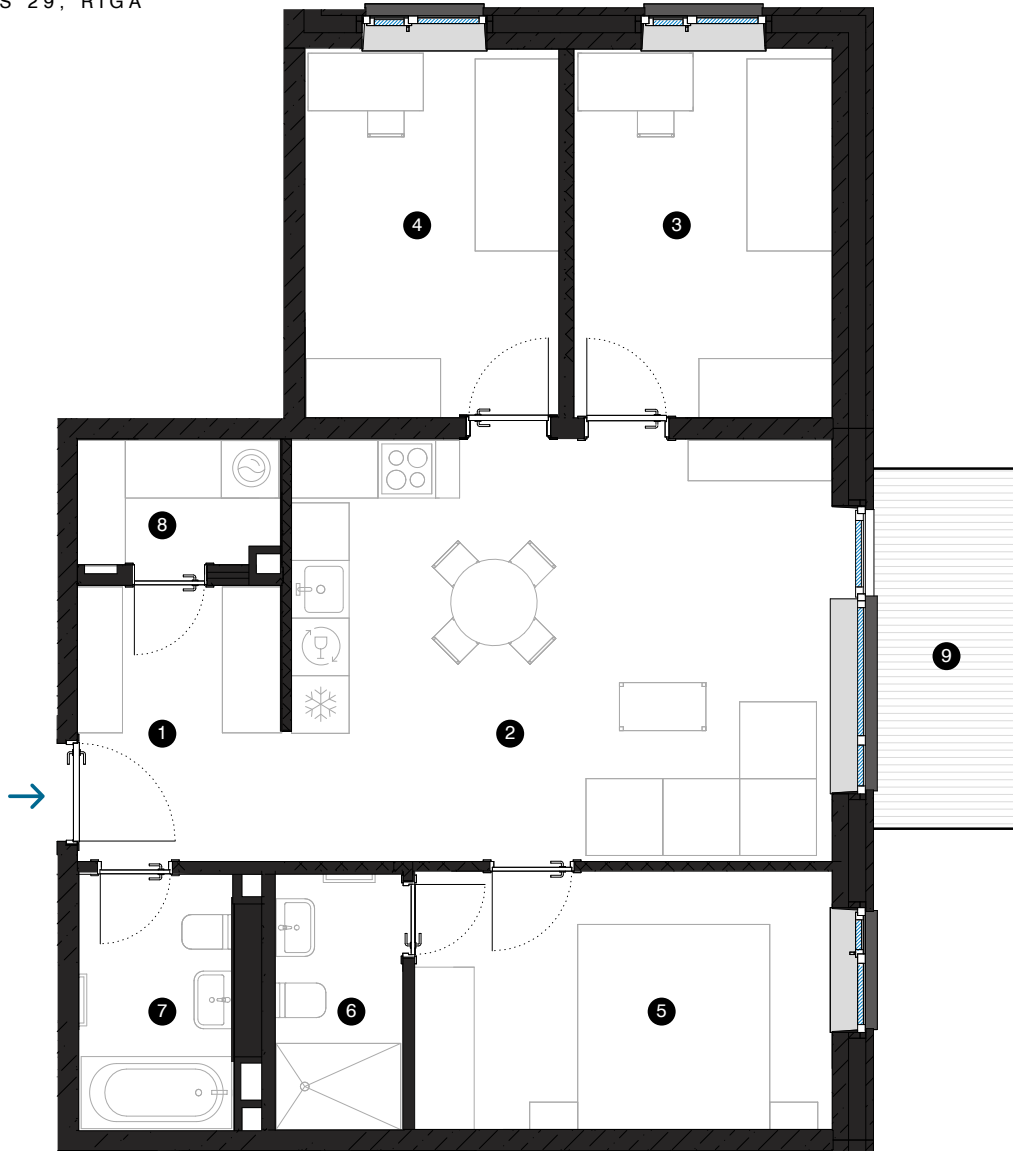

6th floor

# Apartment # 46

© SPILVES 29, RĪGA

#	ROOM	M <sup>2</sup>
1	Hall	6,2
2	Living room & Kitchen	24,7
3	Room	10,3
4	Room	10,3
5	Room	11,6
6	Bathroom	3,5
7	Bathroom	4,3
8	Utility room	2,7
9	Balcony	5,6

Living area 73,6  
Total area 79,2