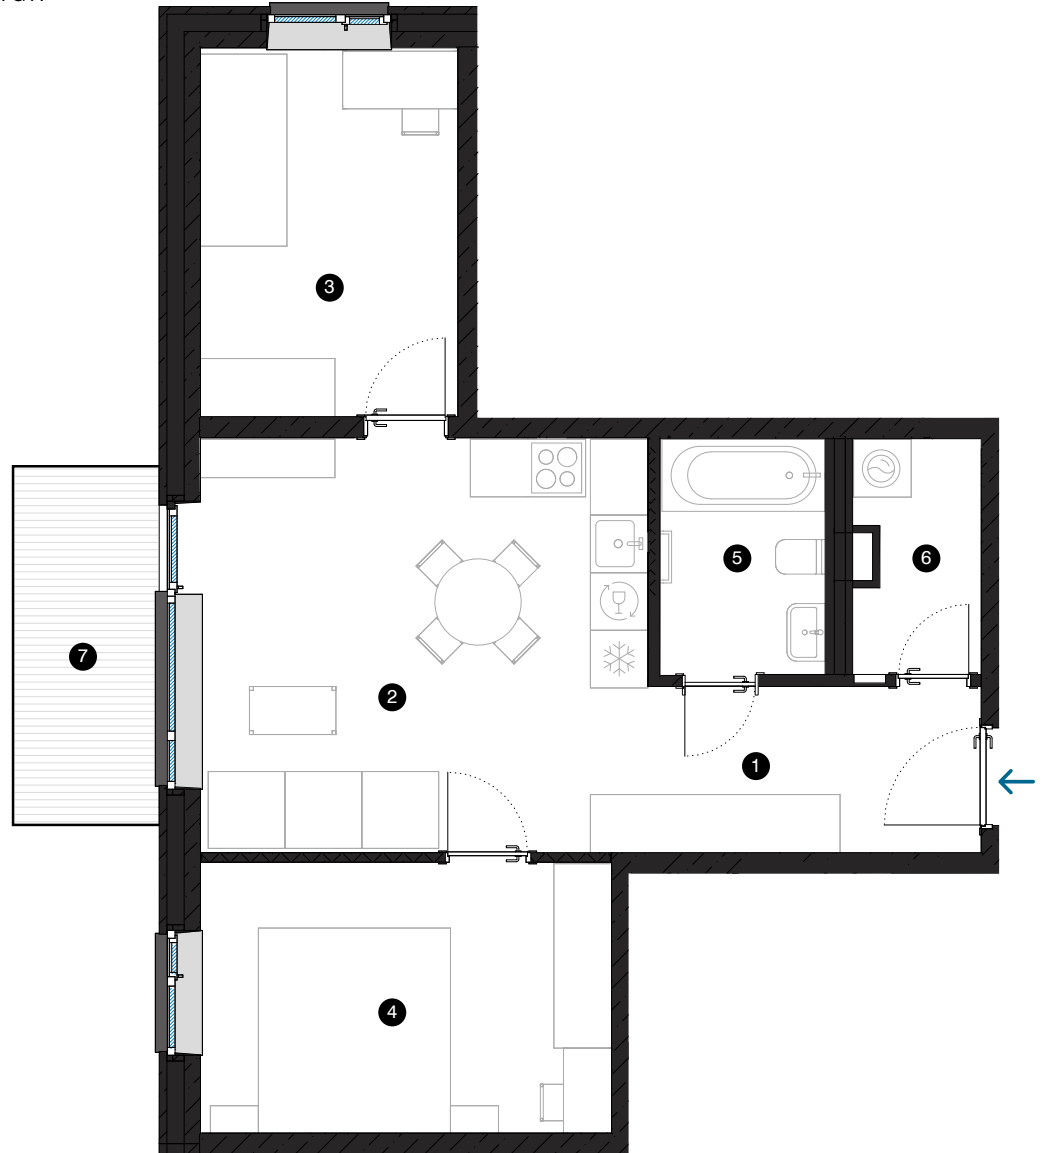

6th floor

# Apartment # 42

© SPILVES 29, RĪGA

#	ROOM	M <sup>2</sup>
1	Hall	6
2	Living room & Kitchen	20,2
3	Room	10,3
4	Room	12,1
5	Bathroom	4,3
6	Utility room	3,1
7	Balcony	5,6
Living area		56
Total area		61,6

**CONTACT:**