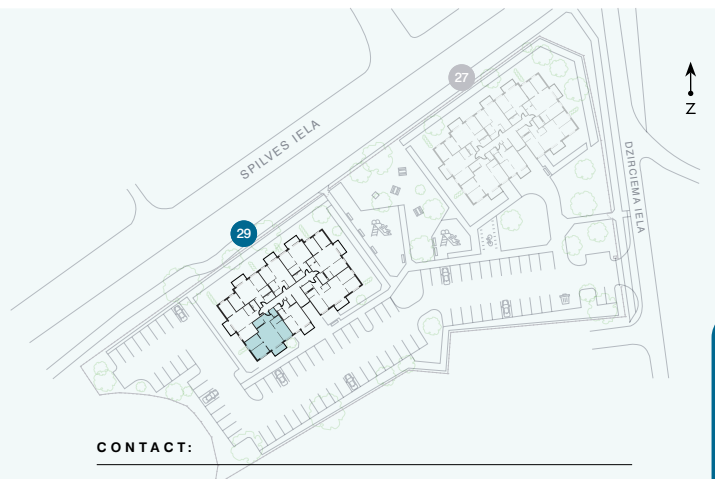

6th floor

Apartment # 41

© SPILVES 29, RĪGA

#	ROOM	M ²
1	Hall	5,1
2	Living room & Kitchen	26,7
3	Room	10
4	Room	9,8
5	Room	12
6	Bathroom	3,4
7	Bathroom	4,3
8	Utility room	2,5
9	Balcony	5,6

Living area 73,8
Total area 79,4