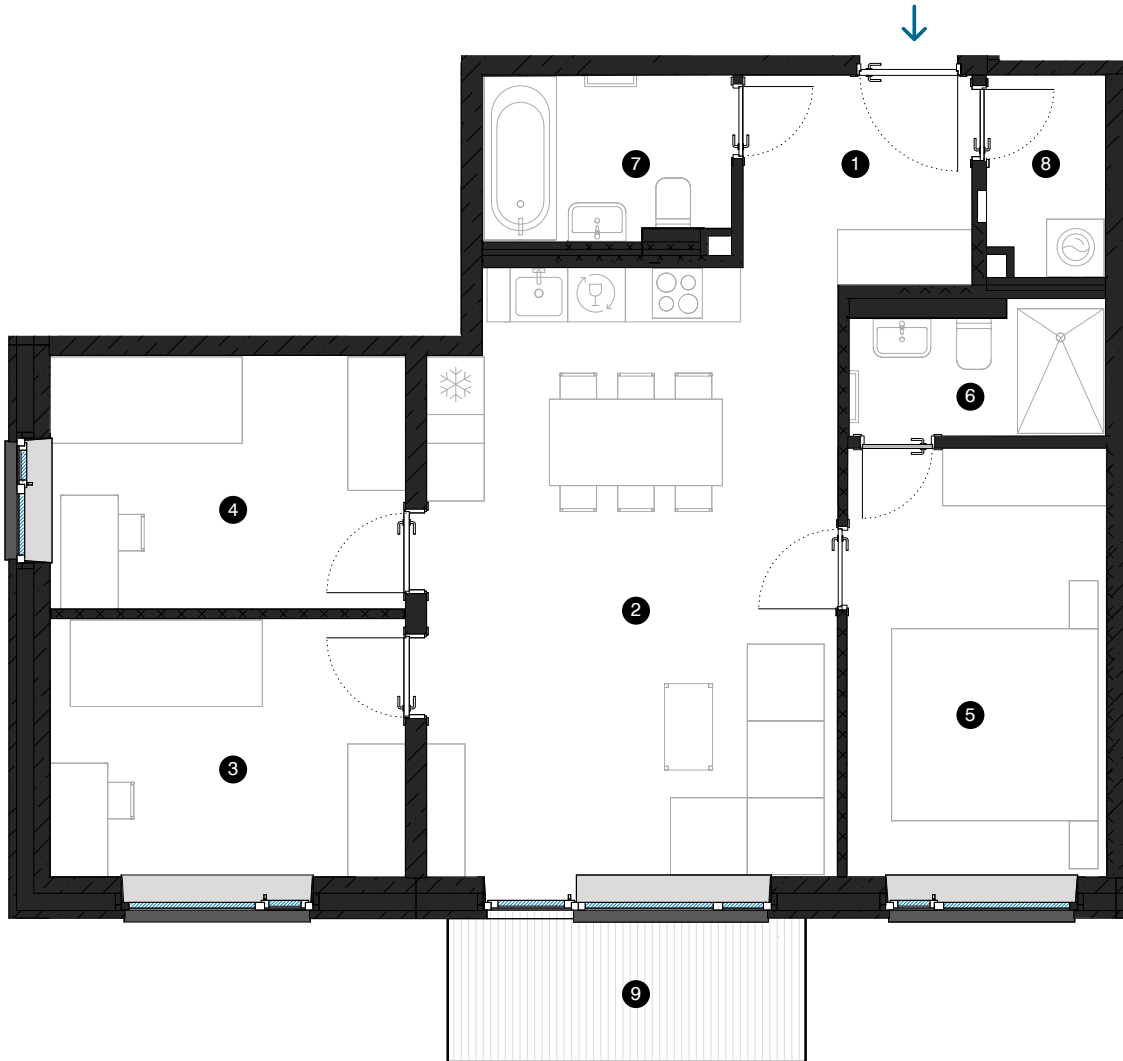

6th floor

Apartment # 41

© SPILVES 29, RĪGA

#	ROOM	M ²
1	Hall	5,1
2	Living room & Kitchen	26,7
3	Room	10
4	Room	9,8
5	Room	12
6	Bathroom	3,4
7	Bathroom	4,3
8	Utility room	2,5
9	Balcony	5,6

Living area 73,8
Total area 79,4