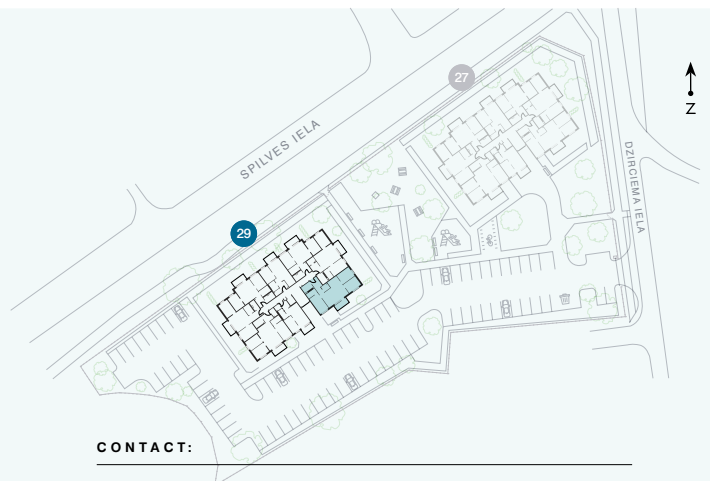

CONTACT:

📍 sales@pillar.lv

📞 +371 25 633 133

✉️ Pulkveža Brieža iela 28A, Rīga, LV-1045