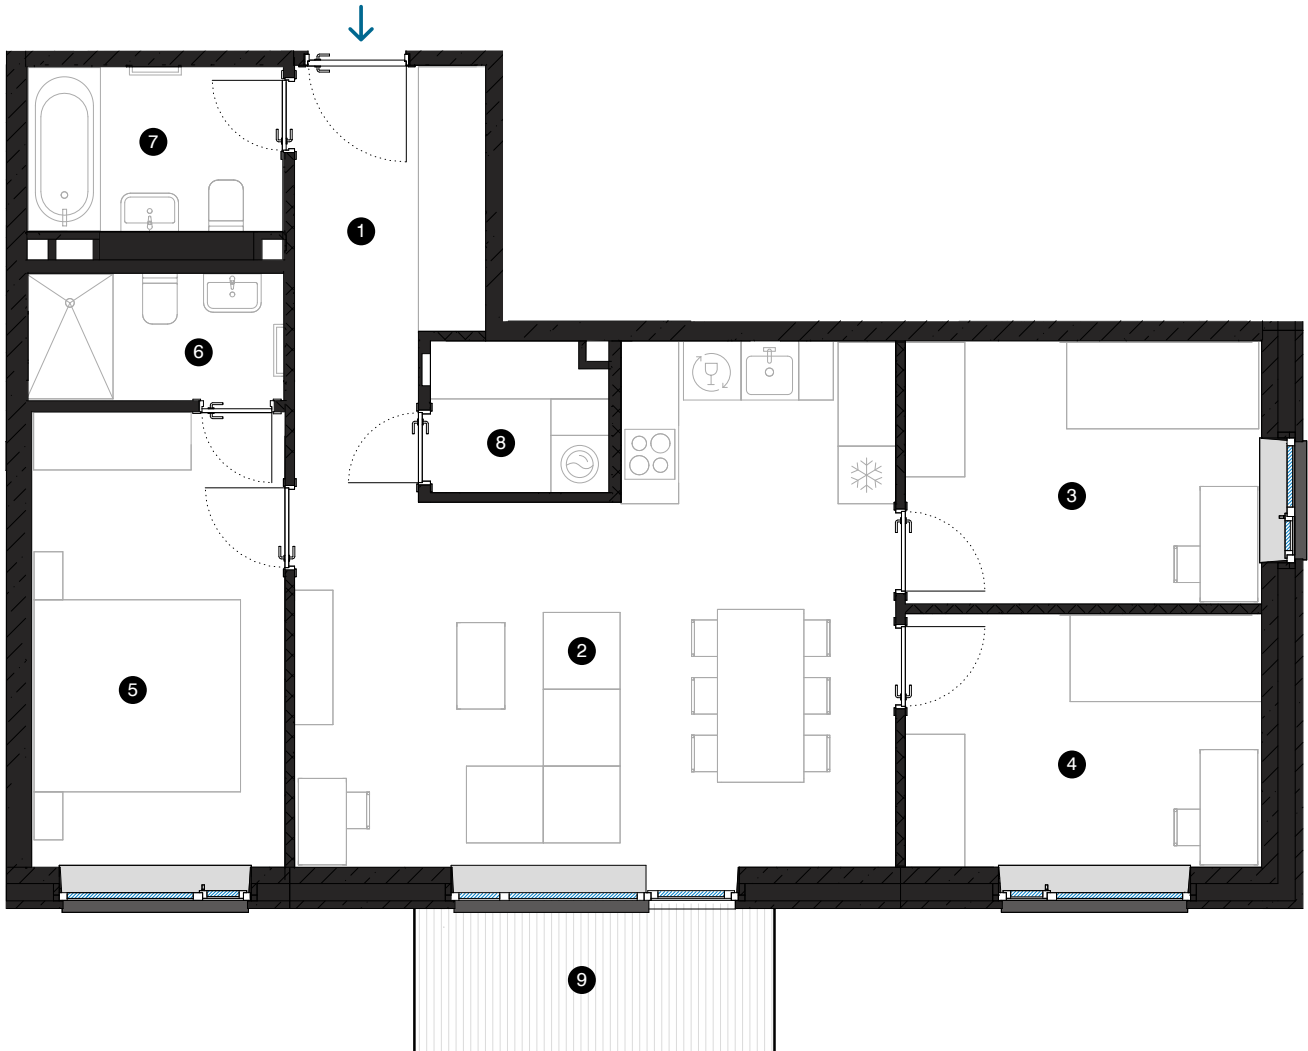

5th floor

Apartment # 39

© SPILVES 29, RĪGA

#	ROOM	M ²
1	Hall	5,5
2	Living room & Kitchen	30,8
3	Room	10,1
4	Room	9,8
5	Room	12,3
6	Bathroom	3,5
7	Bathroom	4,6
8	Utility room	2,8
9	Balcony	5,6

Living area 79,4
Total area 85