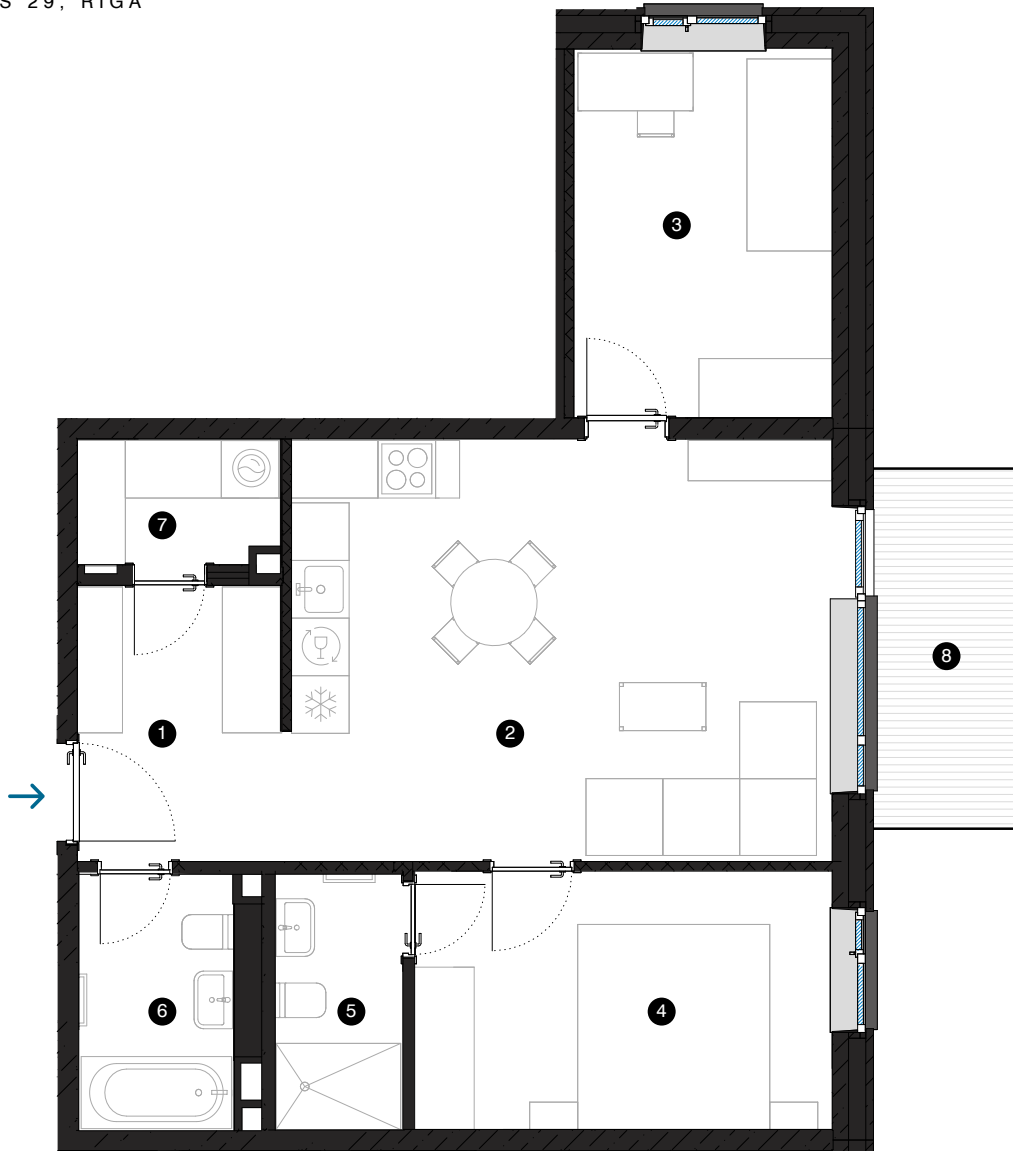

5th floor

# Apartment # 38

© SPILVES 29, RĪGA

#	ROOM	M <sup>2</sup>
1	Hall	6,2
2	Living room & Kitchen	24,7
3	Room	10,3
4	Room	11,6
5	Bathroom	3,5
6	Bathroom	4,3
7	Utility room	2,7
8	Balcony	5,6
Living area		63,3
Total area		68,9