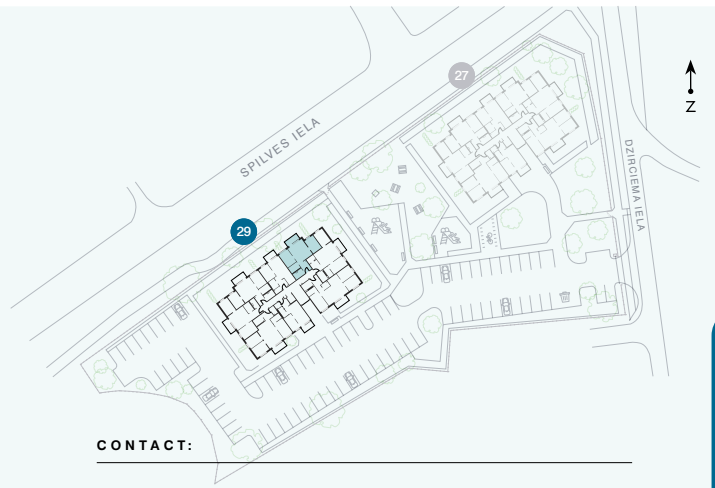

5th floor

Apartment # 37

© SPILVES 29, RĪGA

#	ROOM	M ²
1	Hall	5,5
2	Utility room	4,2
3	Bathroom	4,6
4	Room	10,4
5	Living room & Kitchen	20,8
6	Room	9,9
7	Balcony	5,6
Living area		55,4
Total area		61

CONTACT: