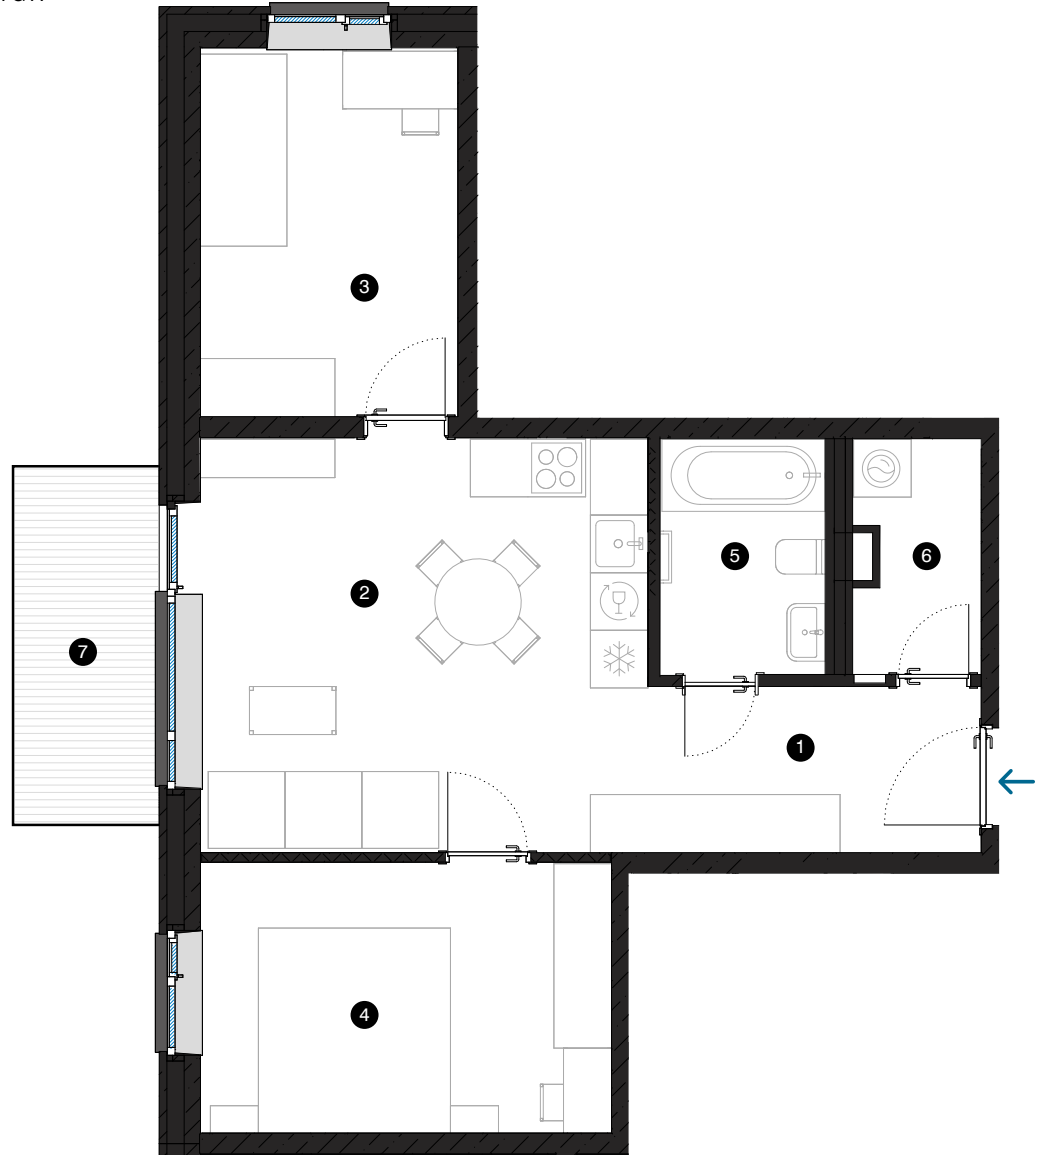

5th floor

# Apartment # 34

© SPILVES 29, RĪGA

#	ROOM	M <sup>2</sup>
1	Hall	6
2	Living room & Kitchen	20,2
3	Room	10,3
4	Room	12,1
5	Bathroom	4,3
6	Utility room	3,1
7	Balcony	5,6
Living area		56
Total area		61,6

**CONTACT:**