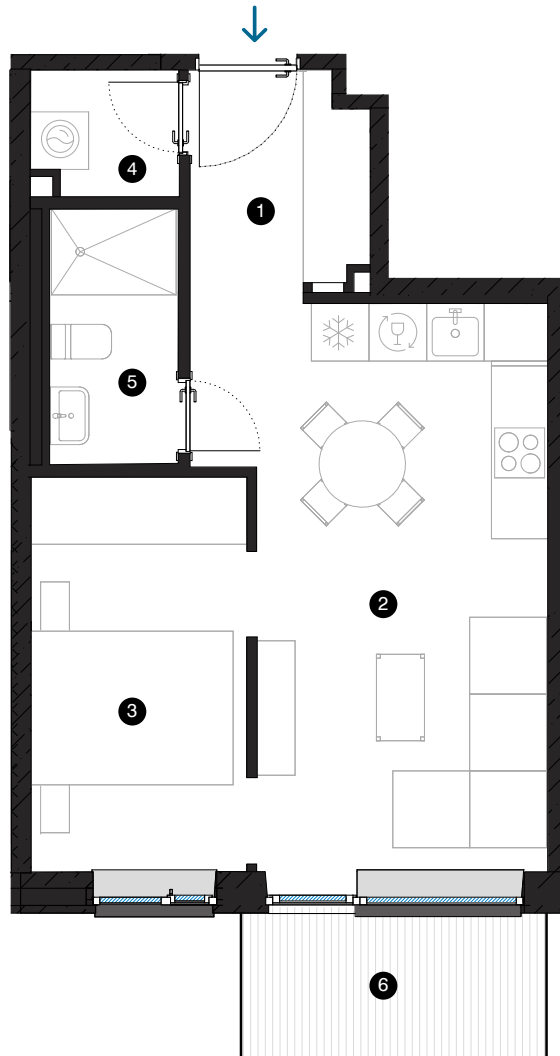

5th floor

# Apartment # 32

© SPILVES 29, RĪGA

#	ROOM	M <sup>2</sup>
1	Hall	4,2
2	Living room & Kitchen	19,2
3	Room	9,2
4	Utility room	1,9
5	Bathroom	3,5
6	Balcony	4,7
Living area		38
Total area		42,7

**CONTACT:**

📍 sales@pillar.lv