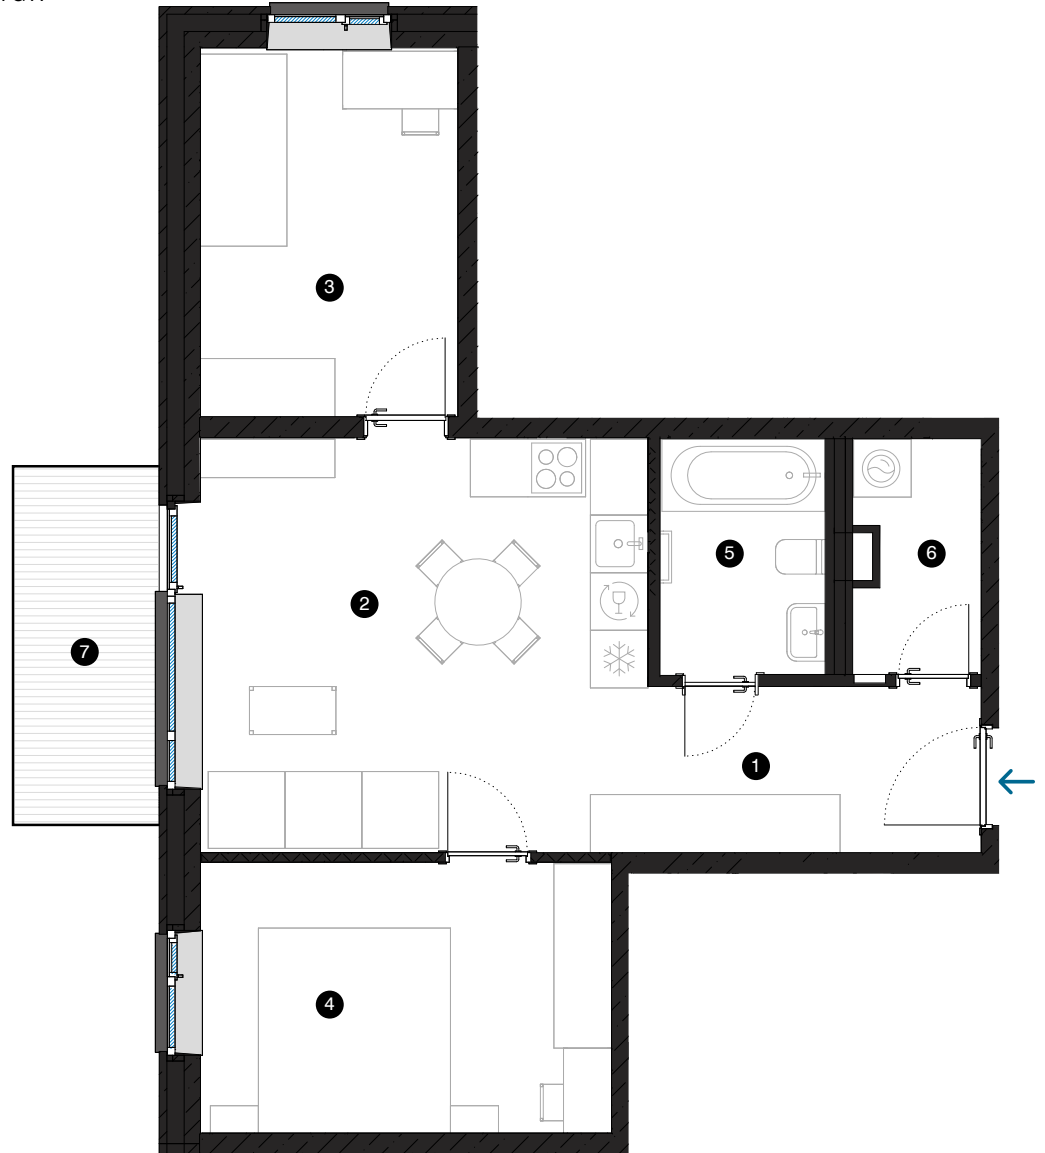

4th floor

# Apartment # 26

© SPILVES 29, RĪGA

#	ROOM	M <sup>2</sup>
1	Hall	6
2	Living room & Kitchen	20,2
3	Room	10,3
4	Room	12,1
5	Bathroom	4,3
6	Utility room	3,1
7	Balcony	5,6
Living area		56
Total area		61,6

**CONTACT:**