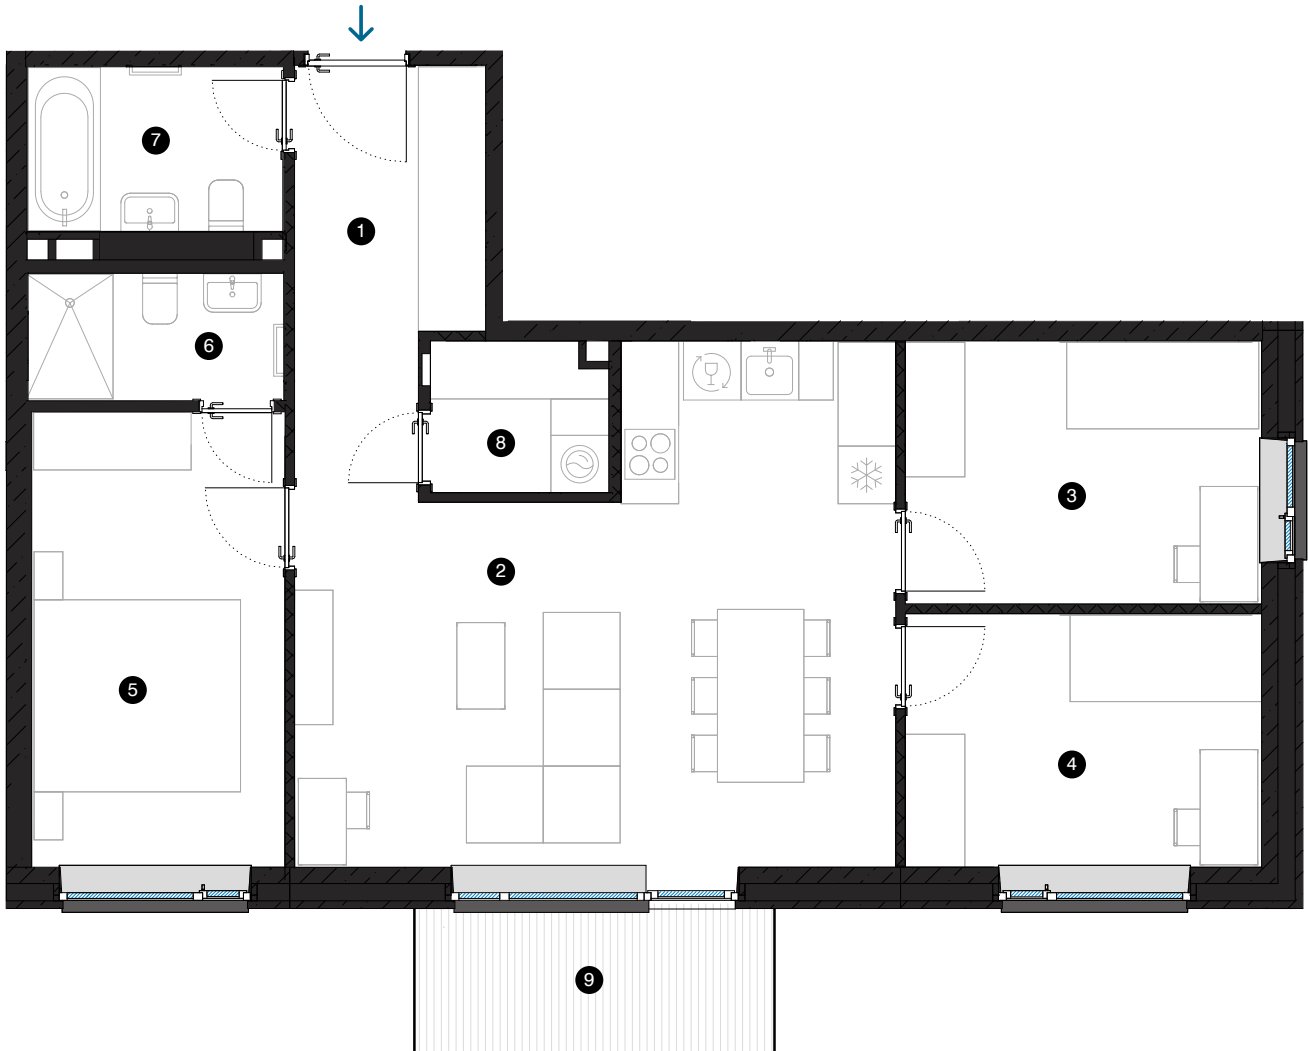

3rd floor

# Apartment # 23

© SPILVES 29, RĪGA

#	ROOM	M <sup>2</sup>
1	Hall	5,5
2	Living room & Kitchen	30,8
3	Room	10,1
4	Room	9,8
5	Room	12,3
6	Bathroom	3,5
7	Bathroom	4,6
8	Utility room	2,8
9	Balcony	5,6

Living area 79,4  
Total area 85