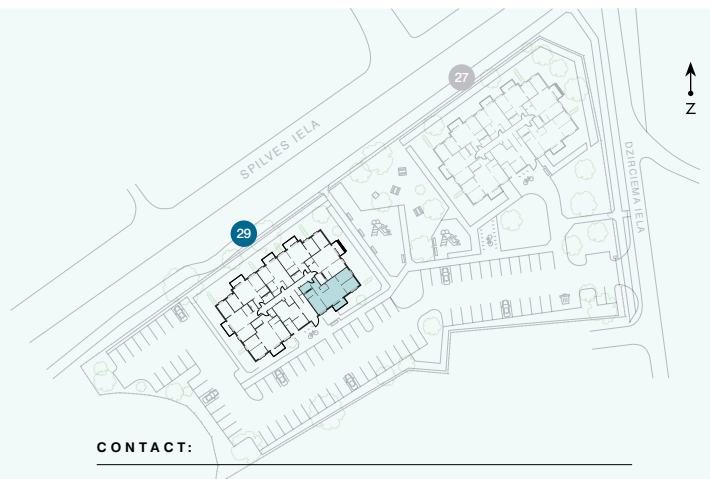

CONTACT:

📍 sales@pillar.lv

📞 +371 25 633 133

✉️ Pulkveža Brieža iela 28A, Rīga, LV-1045