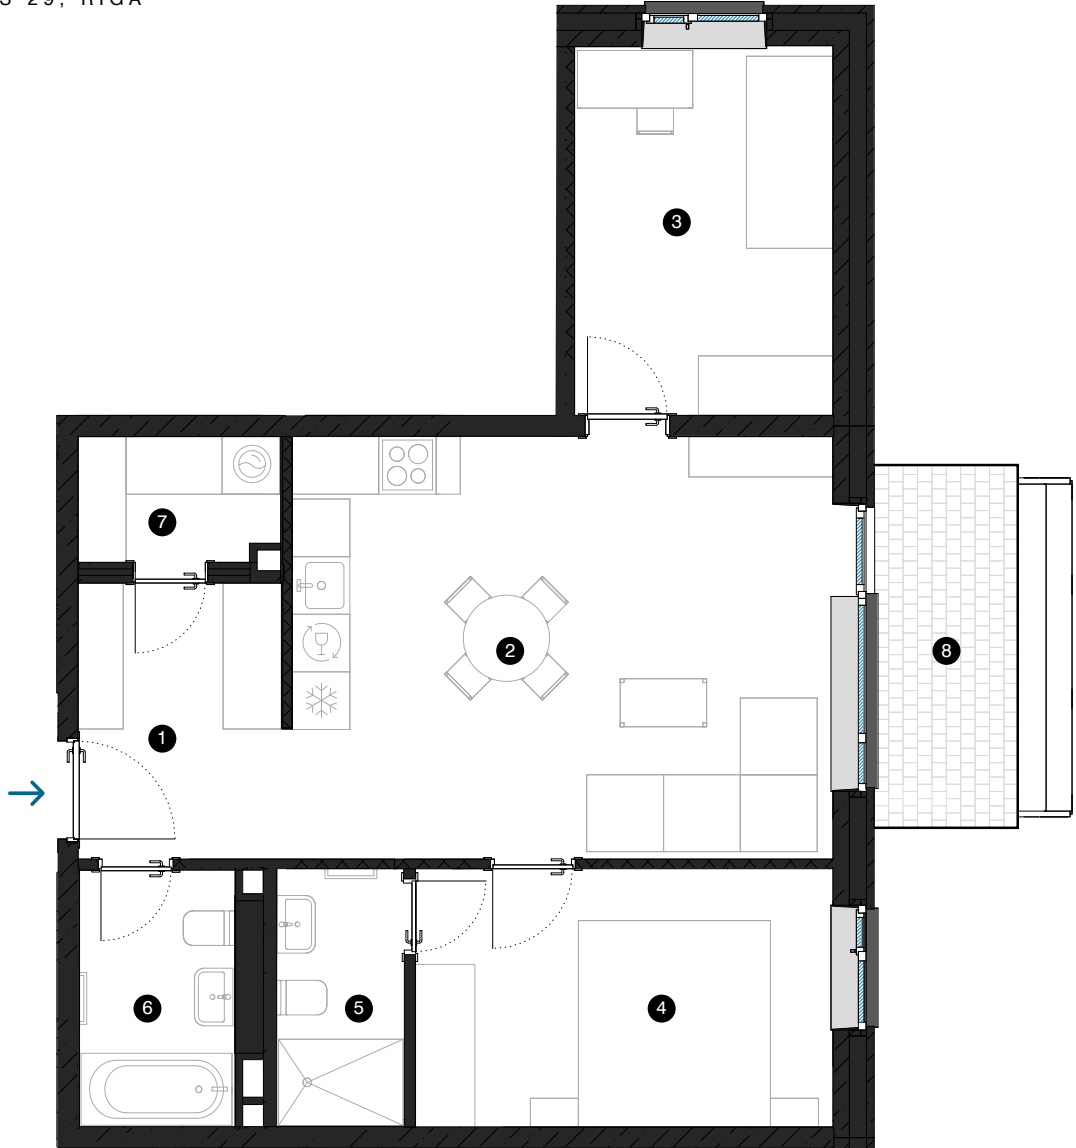

1st floor

# Apartment # 6

© SPILVES 29, RĪGA

#	ROOM	M <sup>2</sup>
1	Hall	6,2
2	Living room & Kitchen	24,9
3	Room	10,4
4	Room	11,8
5	Bathroom	3,5
6	Bathroom	4,3
7	Utility room	2,7
8	Balcony	5,6
Living area		63,8
Total area		69,4