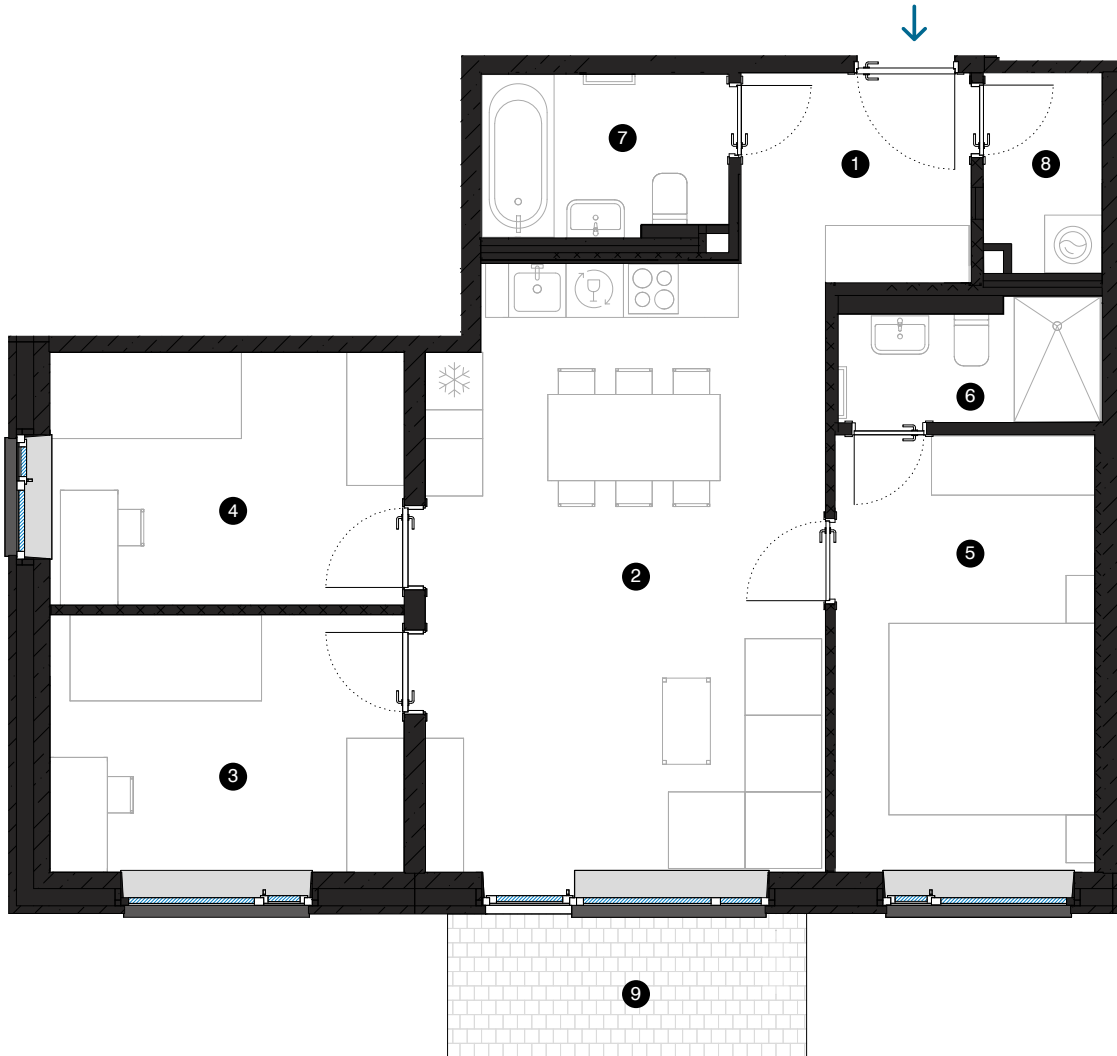

1st floor

# Apartment # 1

© SPILVES 29, RĪGA

#	ROOM	M <sup>2</sup>
1	Hall	5
2	Living room & Kitchen	26,1
3	Room	10
4	Room	9,8
5	Room	12,4
6	Bathroom	3,3
7	Bathroom	4,3
8	Utility room	2,5
9	Terrace	5,6

Living area 73,4  
Total area 79