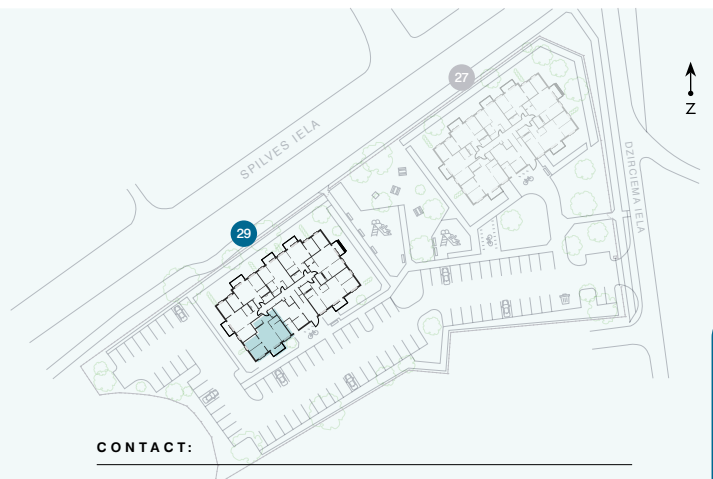

CONTACT:

📍 sales@pillar.lv

📞 +371 25 633 133

✉️ Pulkveža Brieža iela 28A, Rīga, LV-1045