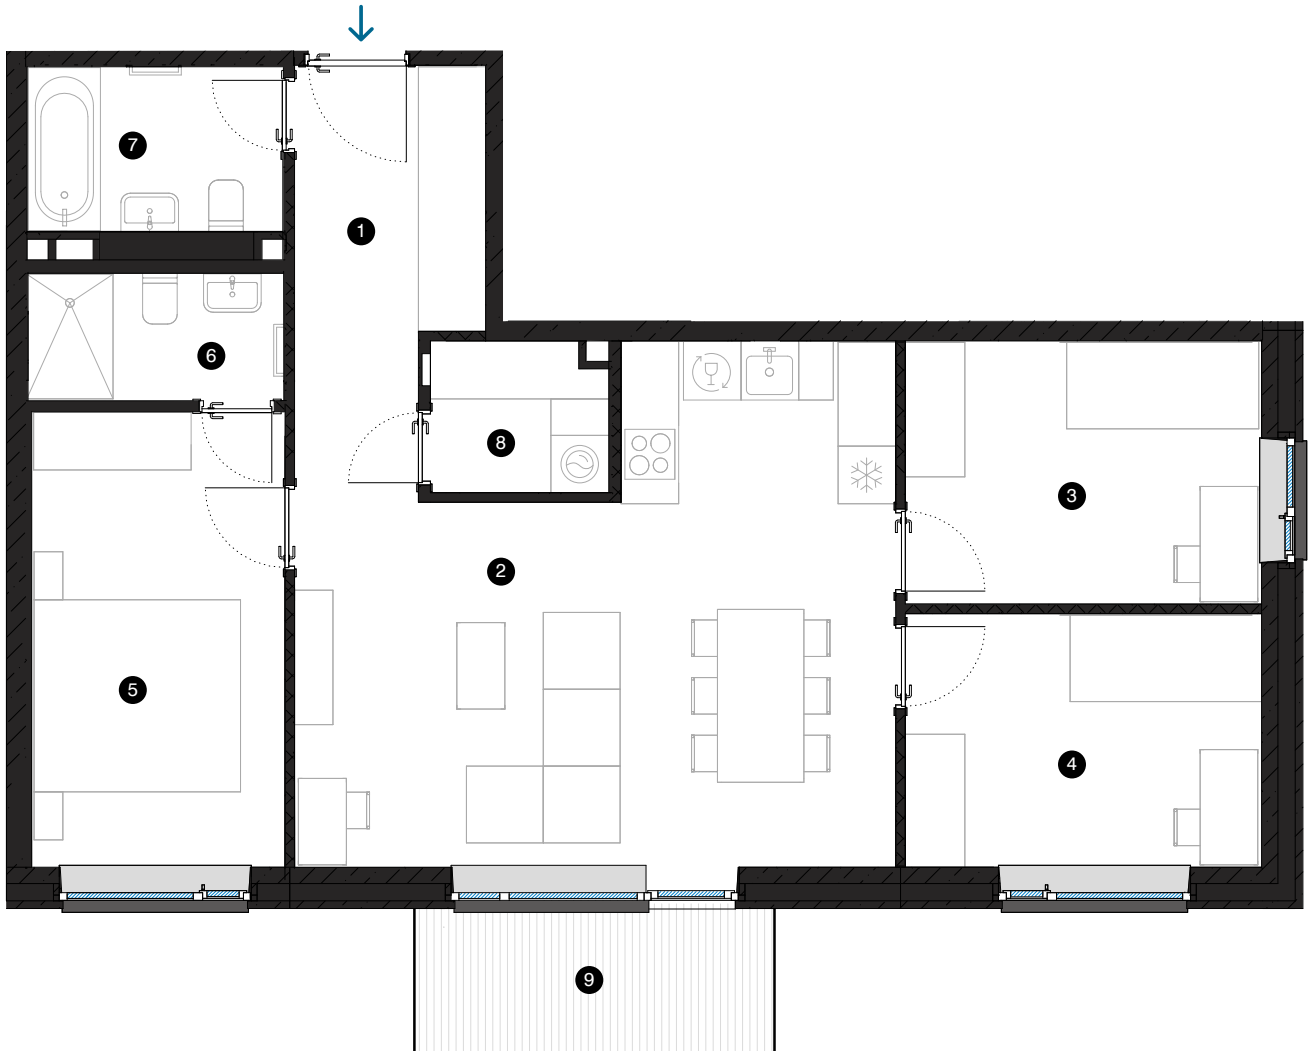

7th floor

Apartment # 55

© SPILVES 27, RĪGA

#	ROOM	M ²
1	Hall	5,5
2	Living room & Kitchen	30,8
3	Room	10,1
4	Room	9,8
5	Room	12,3
6	Bathroom	3,5
7	Bathroom	4,6
8	Utility room	2,8
9	Balcony	5,6

Living area 79,4
Total area 85