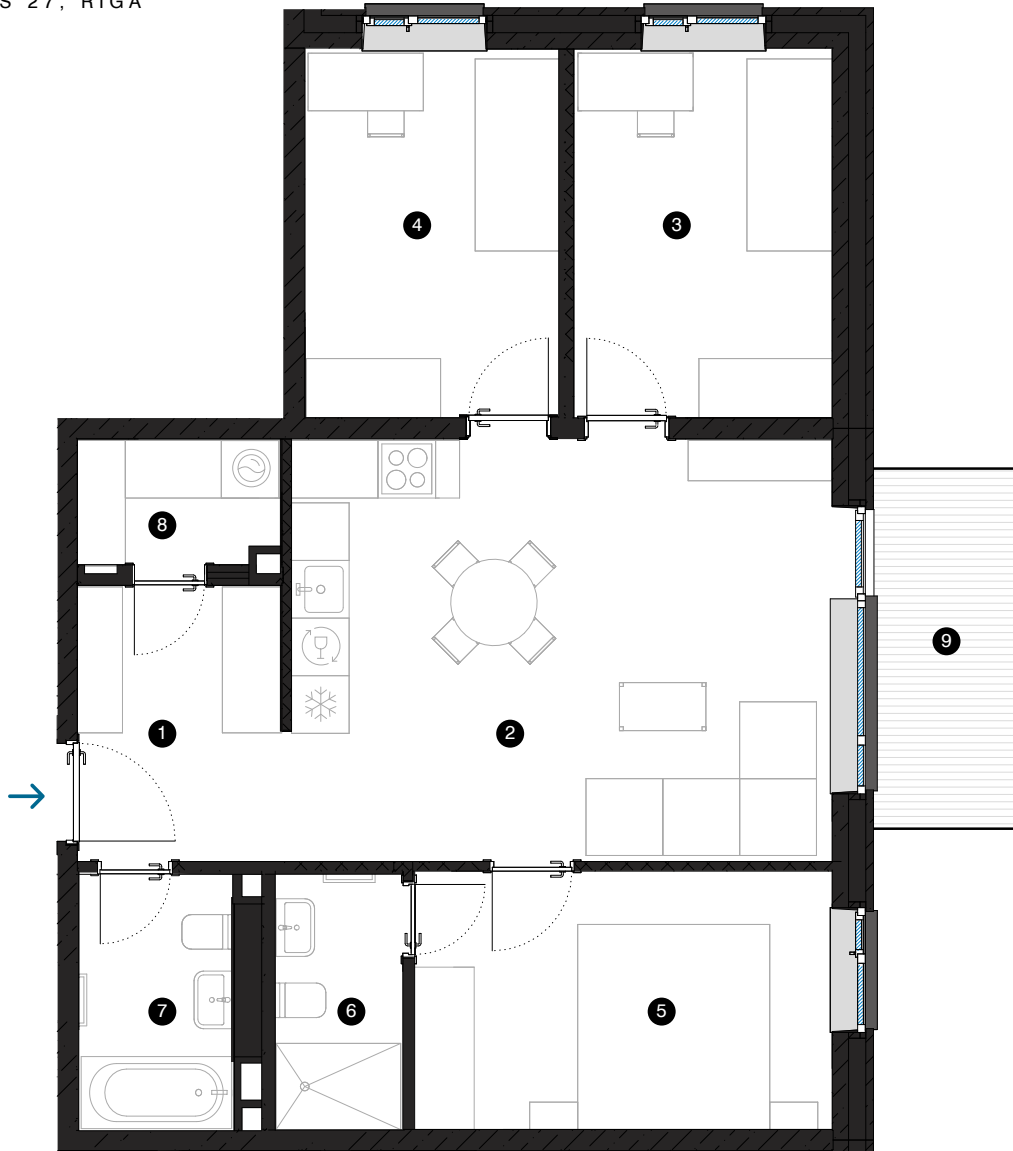

7th floor

# Apartment # 54

© SPILVES 27, RĪGA

#	ROOM	M <sup>2</sup>
1	Hall	6,2
2	Living room & Kitchen	24,7
3	Room	10,3
4	Room	10,3
5	Room	11,6
6	Bathroom	3,5
7	Bathroom	4,3
8	Utility room	2,7
9	Balcony	5,6

Living area 73,6  
Total area 79,2