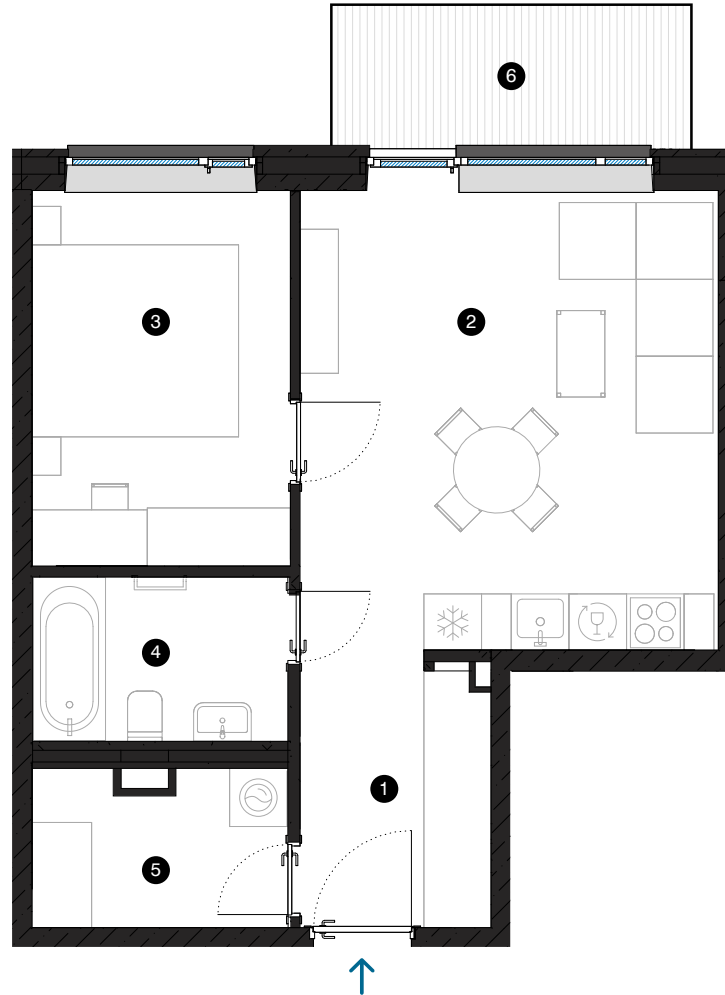

7th floor

# Apartment # 53

© SPILVES 27, RĪGA

#	ROOM	M <sup>2</sup>
1	Hall	5,5
2	Living room & Kitchen	20,8
3	Room	10,5
4	Bathroom	4,6
5	Utility room	4,2
6	Balcony	5,6
Living area		45,6
Total area		51,2

**CONTACT:**