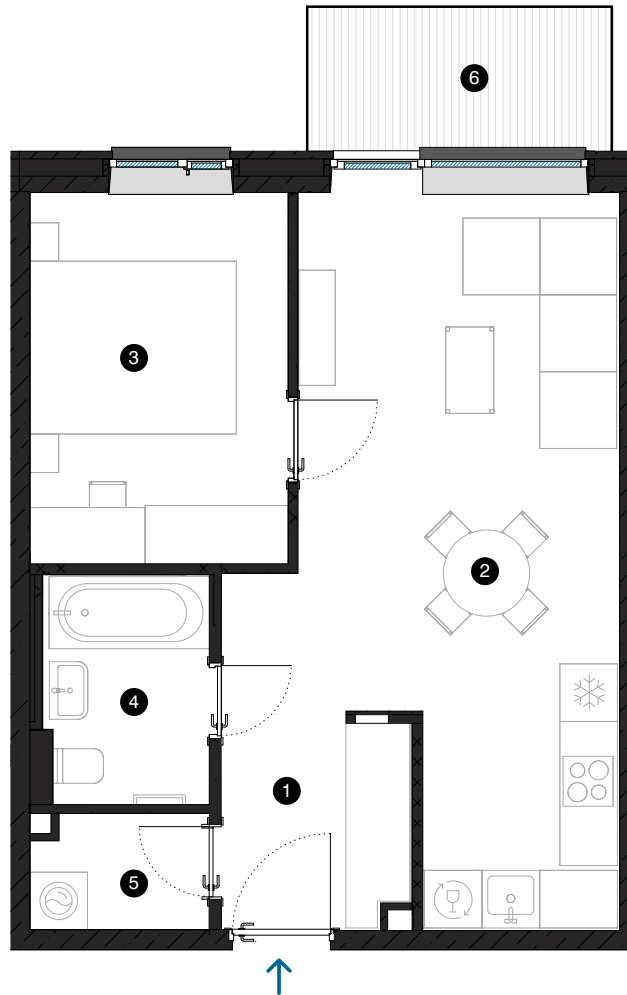

7th floor

Apartment # 52

© SPILVES 27, RĪGA

#	ROOM	M ²
1	Hall	4,3
2	Living room & Kitchen	23,9
3	Room	10,4
4	Bathroom	4
5	Utility room	2,2
6	Balcony	4,7
Living area		44,8
Total area		49,5

CONTACT:

📍 sales@pillar.lv