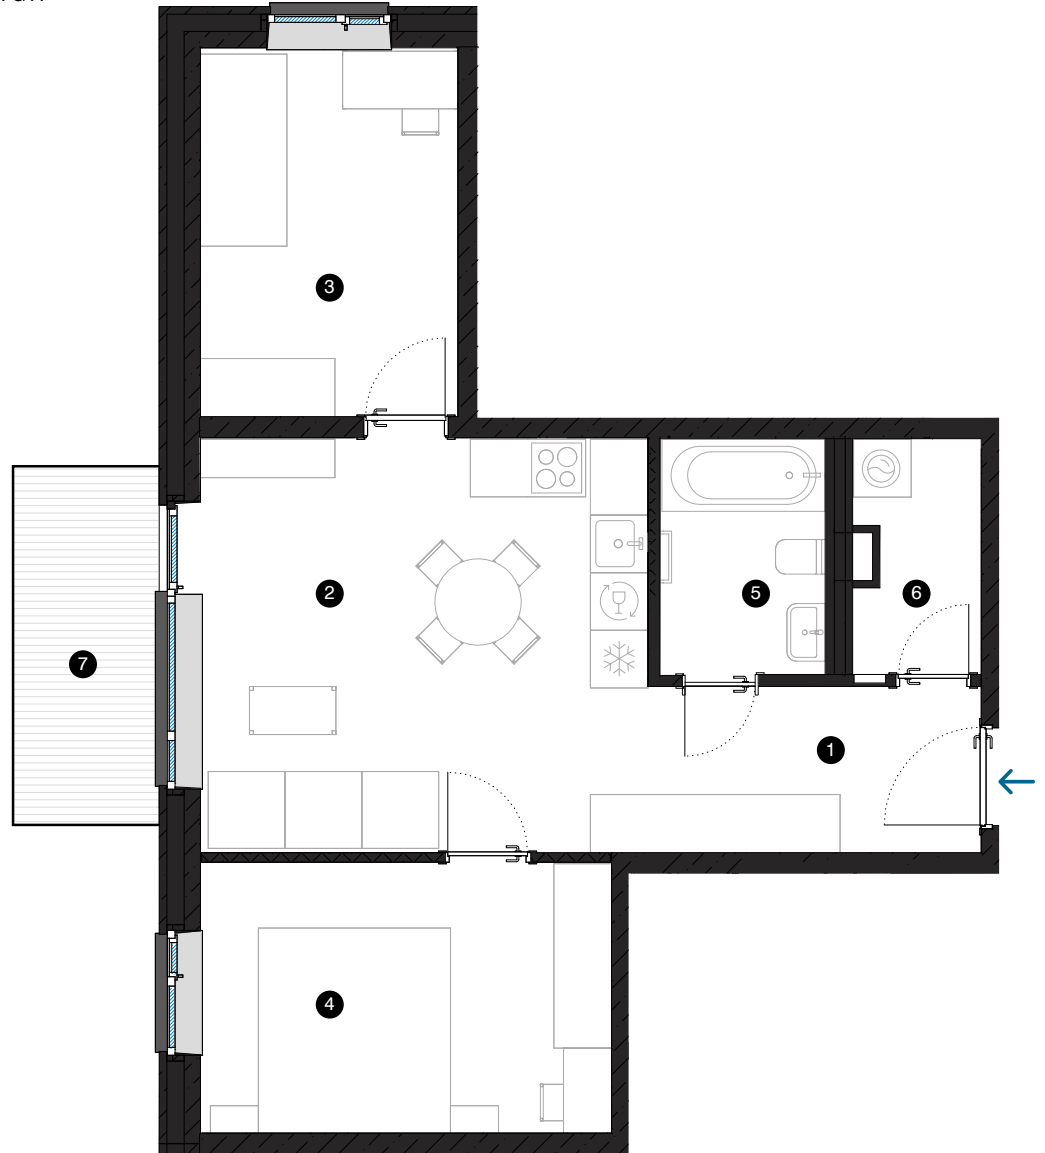

7th floor

Apartment # 50

© SPILVES 27, RĪGA

#	ROOM	M ²
1	Hall	6
2	Living room & Kitchen	20,2
3	Room	10,3
4	Room	12,1
5	Bathroom	4,3
6	Utility room	3,1
7	Balcony	5,6
Living area		56
Total area		61,6

CONTACT: