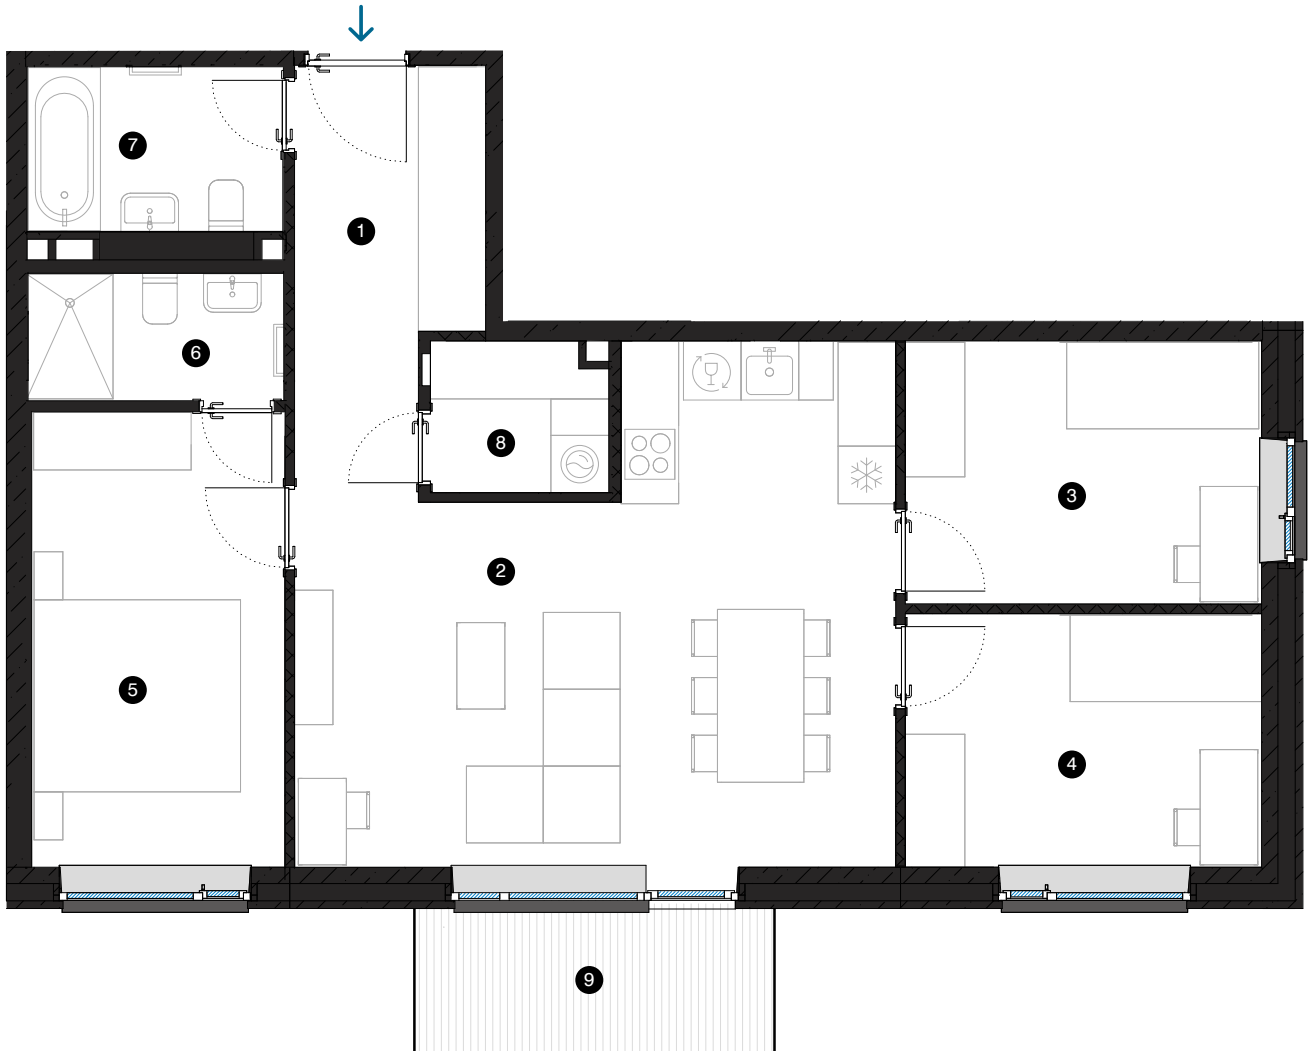

6th floor

Apartment # 47

© SPILVES 27, RĪGA

#	ROOM	M ²
1	Hall	5,5
2	Living room & Kitchen	30,8
3	Room	10,1
4	Room	9,8
5	Room	12,3
6	Bathroom	3,5
7	Bathroom	4,6
8	Utility room	2,8
9	Balcony	5,6

Living area 79,4
Total area 85