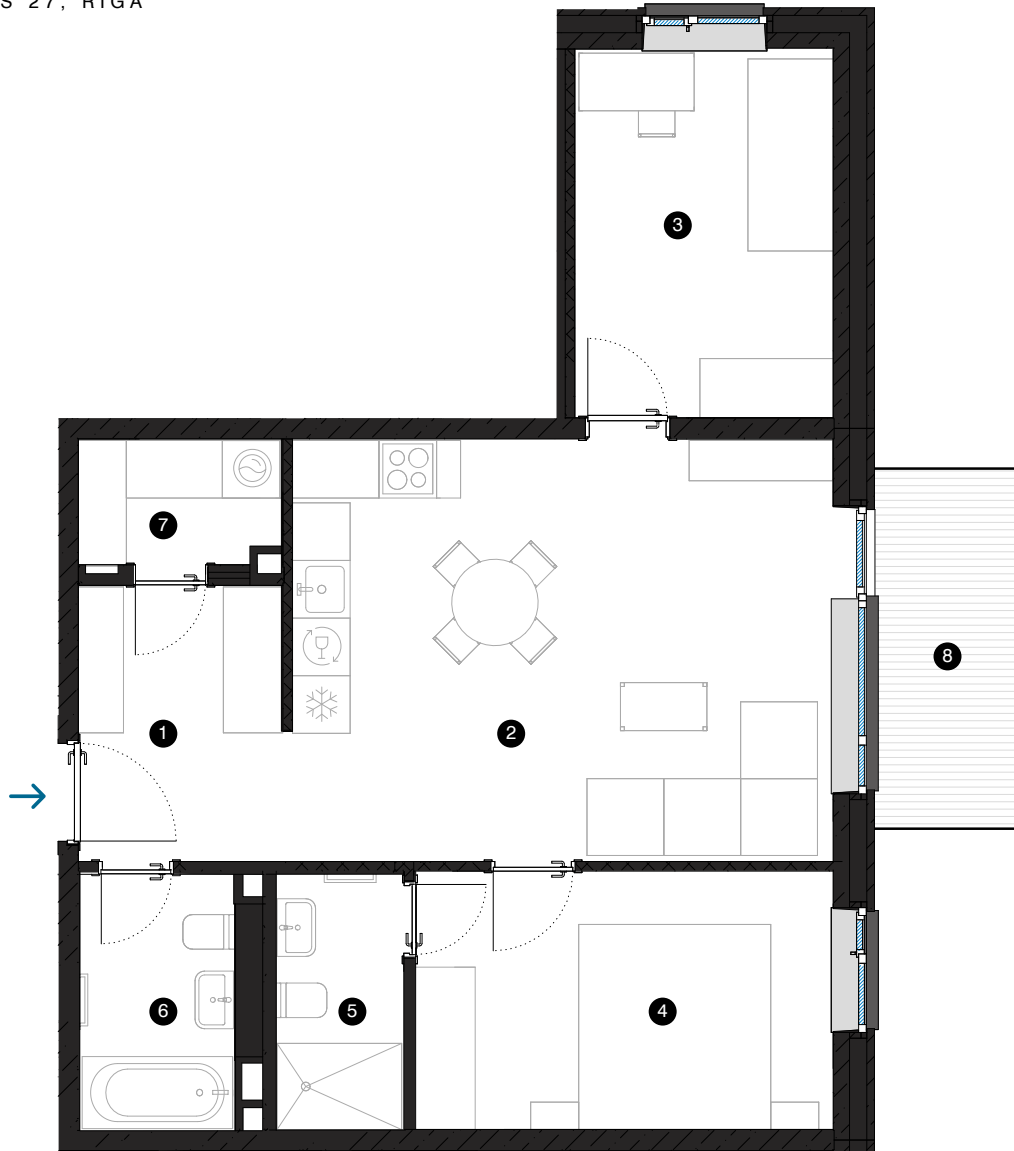

6th floor

# Apartment # 46

© SPILVES 27, RĪGA

#	ROOM	M <sup>2</sup>
1	Hall	6,2
2	Living room & Kitchen	24,7
3	Room	10,3
4	Room	11,6
5	Bathroom	3,5
6	Bathroom	4,3
7	Utility room	2,7
8	Balcony	5,6
Living area		63,3
Total area		68,9