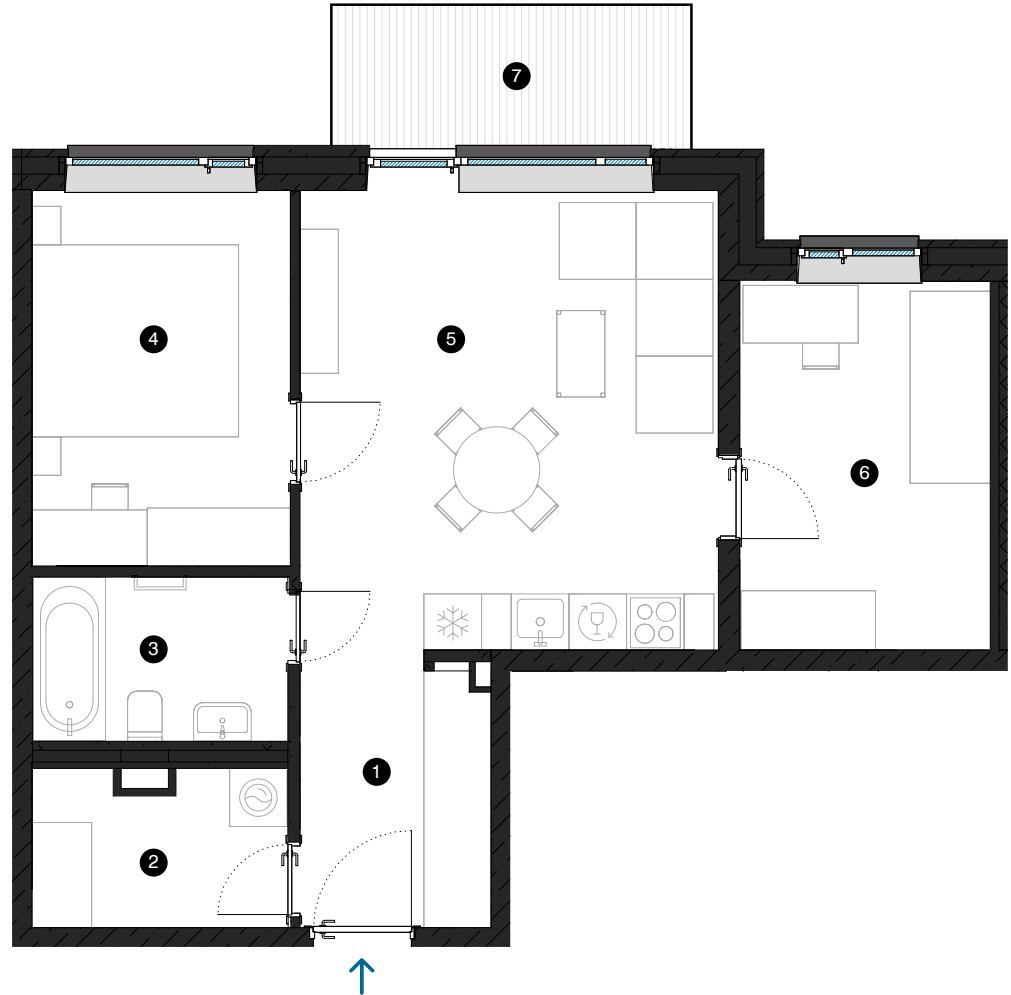

6th floor

# Apartment # 45

© SPILVES 27, RĪGA

#	ROOM	M <sup>2</sup>
1	Hall	5,5
2	Utility room	4,2
3	Bathroom	4,6
4	Room	10,4
5	Living room & Kitchen	20,8
6	Room	9,9
7	Balcony	5,6
Living area		55,4
Total area		61

**CONTACT:**