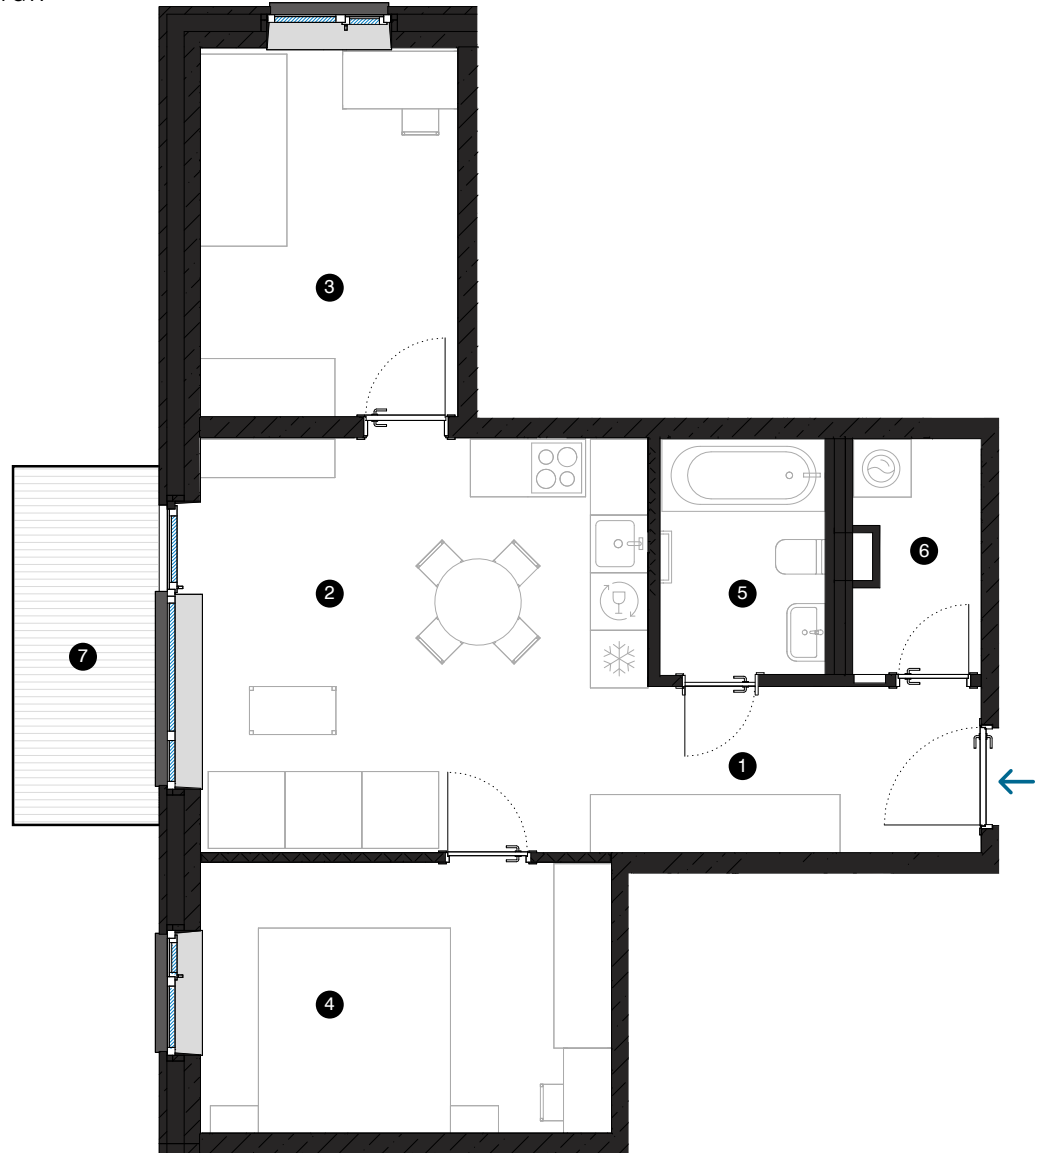

6th floor

Apartment # 42

© SPILVES 27, RĪGA

#	ROOM	M ²
1	Hall	6
2	Living room & Kitchen	20,2
3	Room	10,3
4	Room	12,1
5	Bathroom	4,3
6	Utility room	3,1
7	Balcony	5,6
Living area		56
Total area		61,6

CONTACT: