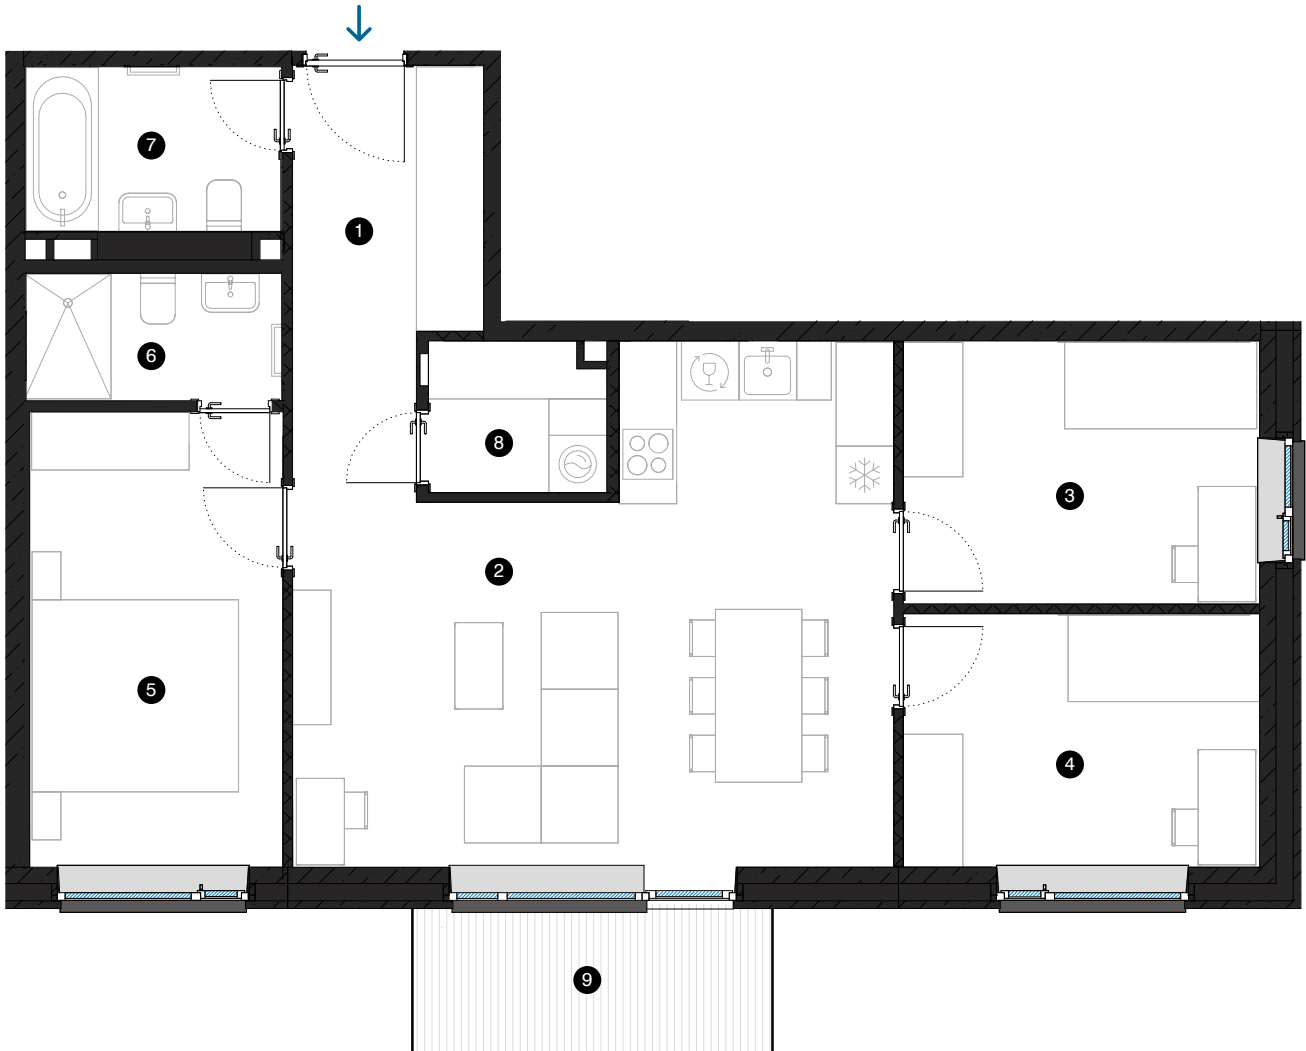

5th floor

Apartment # 39

© SPILVES 27, RĪGA

#	ROOM	M ²
1	Hall	5,5
2	Living room & Kitchen	30,8
3	Room	10,1
4	Room	9,8
5	Room	12,3
6	Bathroom	3,5
7	Bathroom	4,6
8	Utility room	2,8
9	Balcony	5,6

Living area 79,4
Total area 85