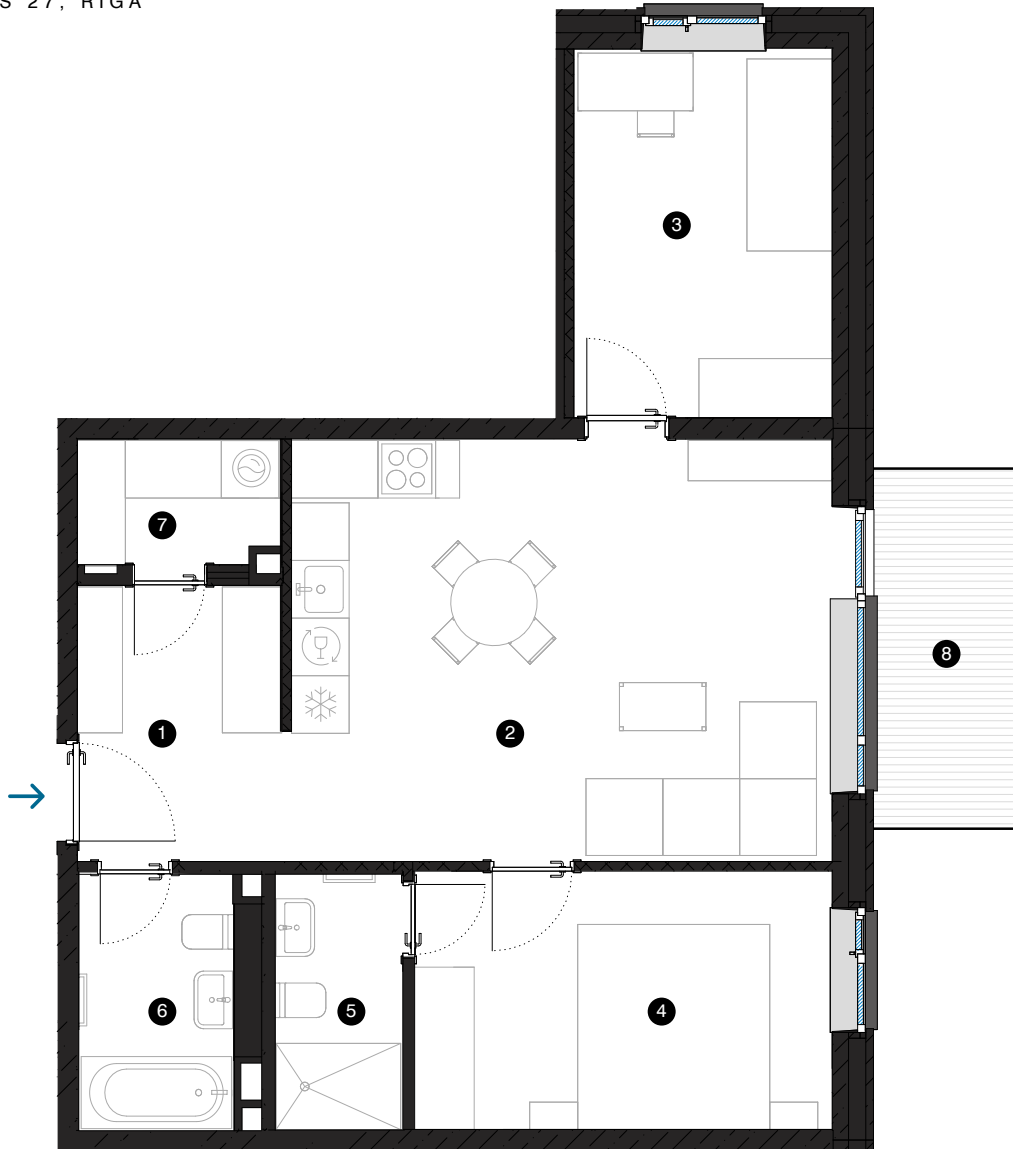

5th floor

Apartment # 38

© SPILVES 27, RĪGA

#	ROOM	M ²
1	Hall	6,2
2	Living room & Kitchen	24,7
3	Room	10,3
4	Room	11,6
5	Bathroom	3,5
6	Bathroom	4,3
7	Utility room	2,7
8	Balcony	5,6
Living area		63,3
Total area		68,9