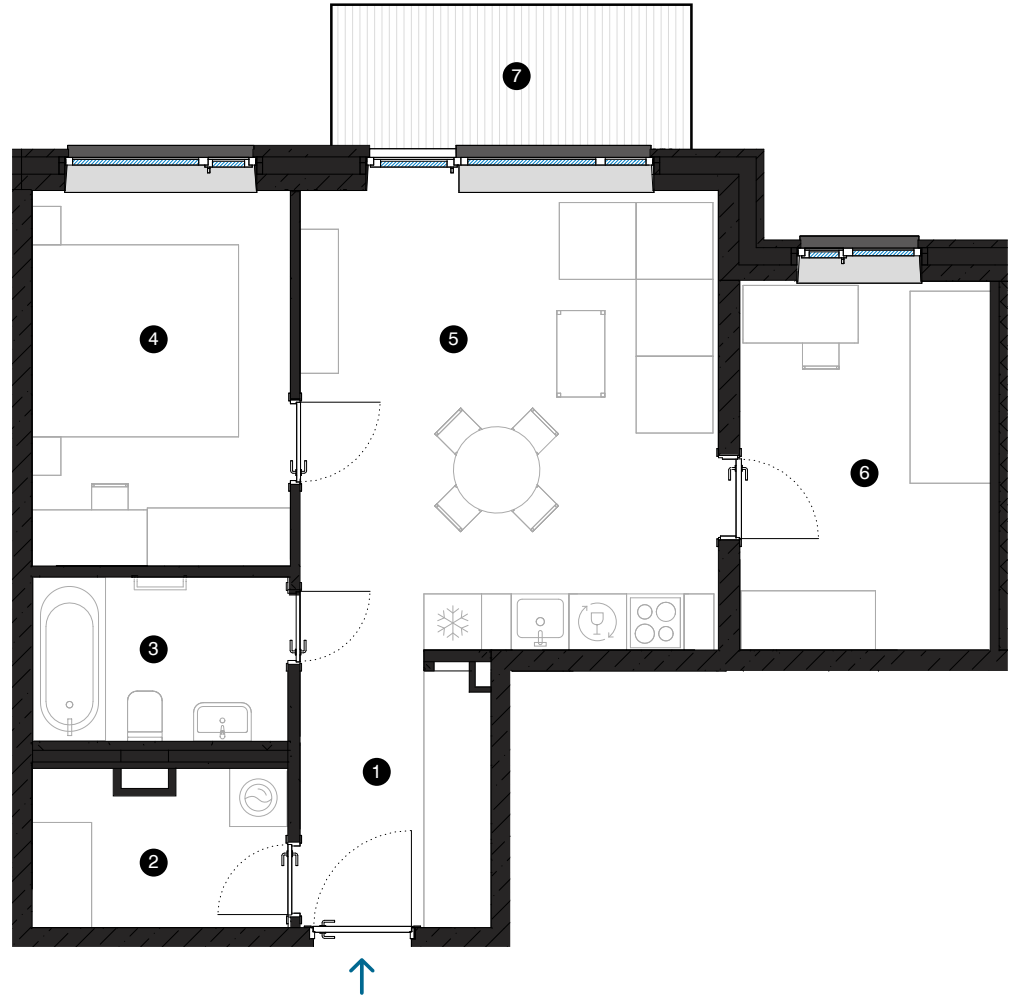

5th floor

Apartment # 37

© SPILVES 27, RĪGA

| # | ROOM | M ² |
|-------------|-----------------------|----------------|
| 1 | Hall | 5,5 |
| 2 | Utility room | 4,2 |
| 3 | Bathroom | 4,6 |
| 4 | Room | 10,4 |
| 5 | Living room & Kitchen | 20,8 |
| 6 | Room | 9,9 |
| 7 | Balcony | 5,6 |
| Living area | | 55,4 |
| Total area | | 61 |

CONTACT:

📍 sales@pillar.lv

📞 +371 25 633 133

✉️ Pulkveža Brieža iela 28A, Rīga, LV-1045

SCALE 1:80

0 80 160 240 1 CM = 80 CM