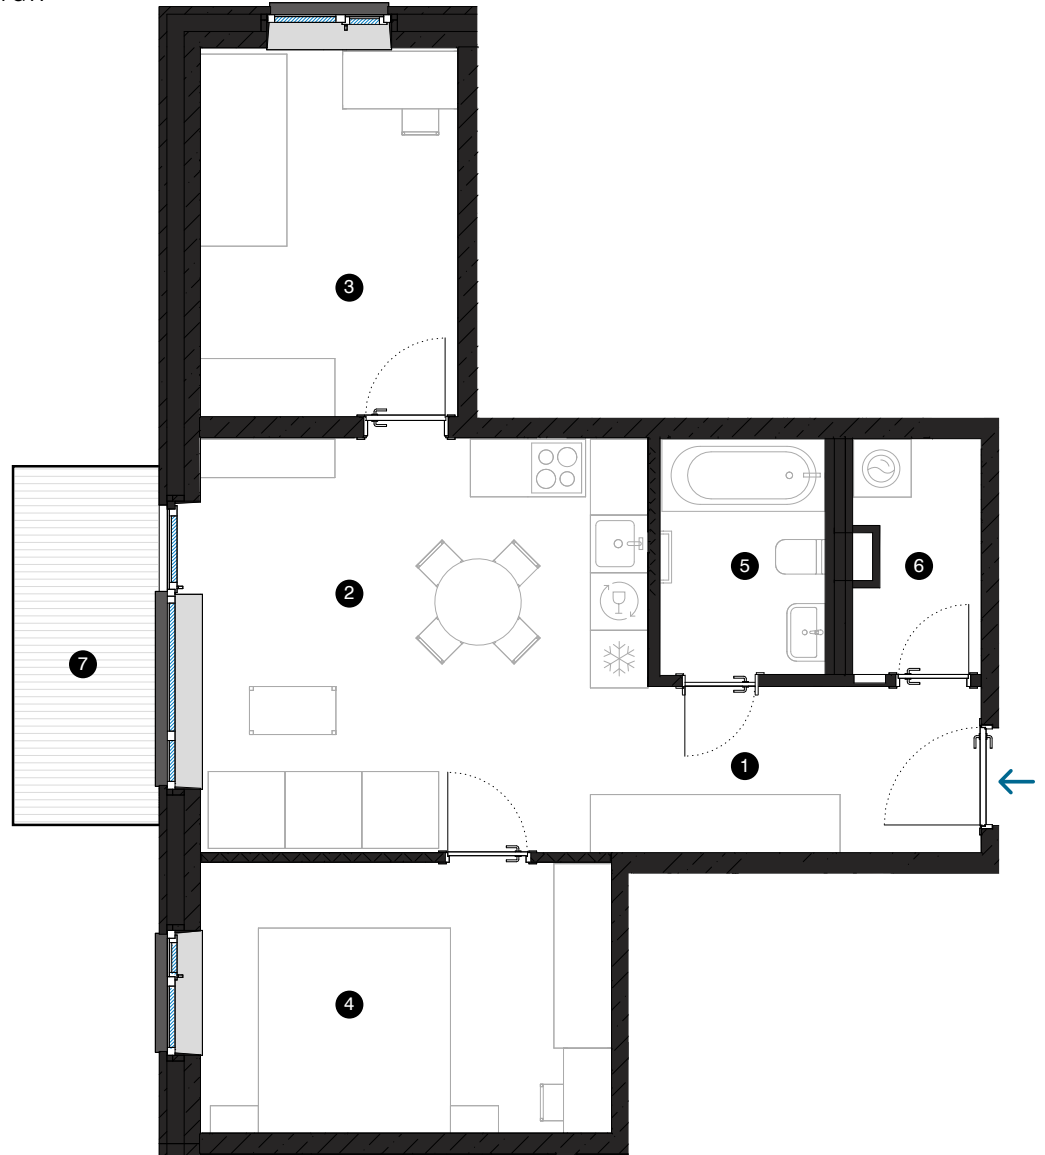

5th floor

Apartment # 34

© SPILVES 27, RĪGA

#	ROOM	M ²
1	Hall	6
2	Living room & Kitchen	20,2
3	Room	10,3
4	Room	12,1
5	Bathroom	4,3
6	Utility room	3,1
7	Balcony	5,6
Living area		56
Total area		61,6

CONTACT: