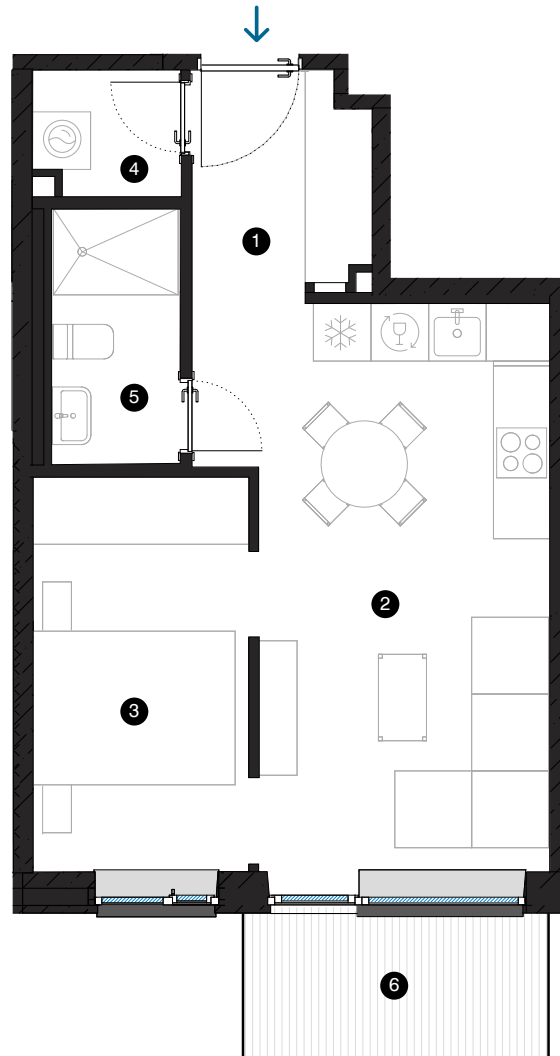

5th floor

# Apartment # 32

© SPILVES 27, RĪGA

#	ROOM	M <sup>2</sup>
1	Hall	4,2
2	Living room & Kitchen	19,2
3	Room	9,2
4	Utility room	1,9
5	Bathroom	3,5
6	Balcony	4,7
Living area		38
Total area		42,7

**CONTACT:**

📍 sales@pillar.lv