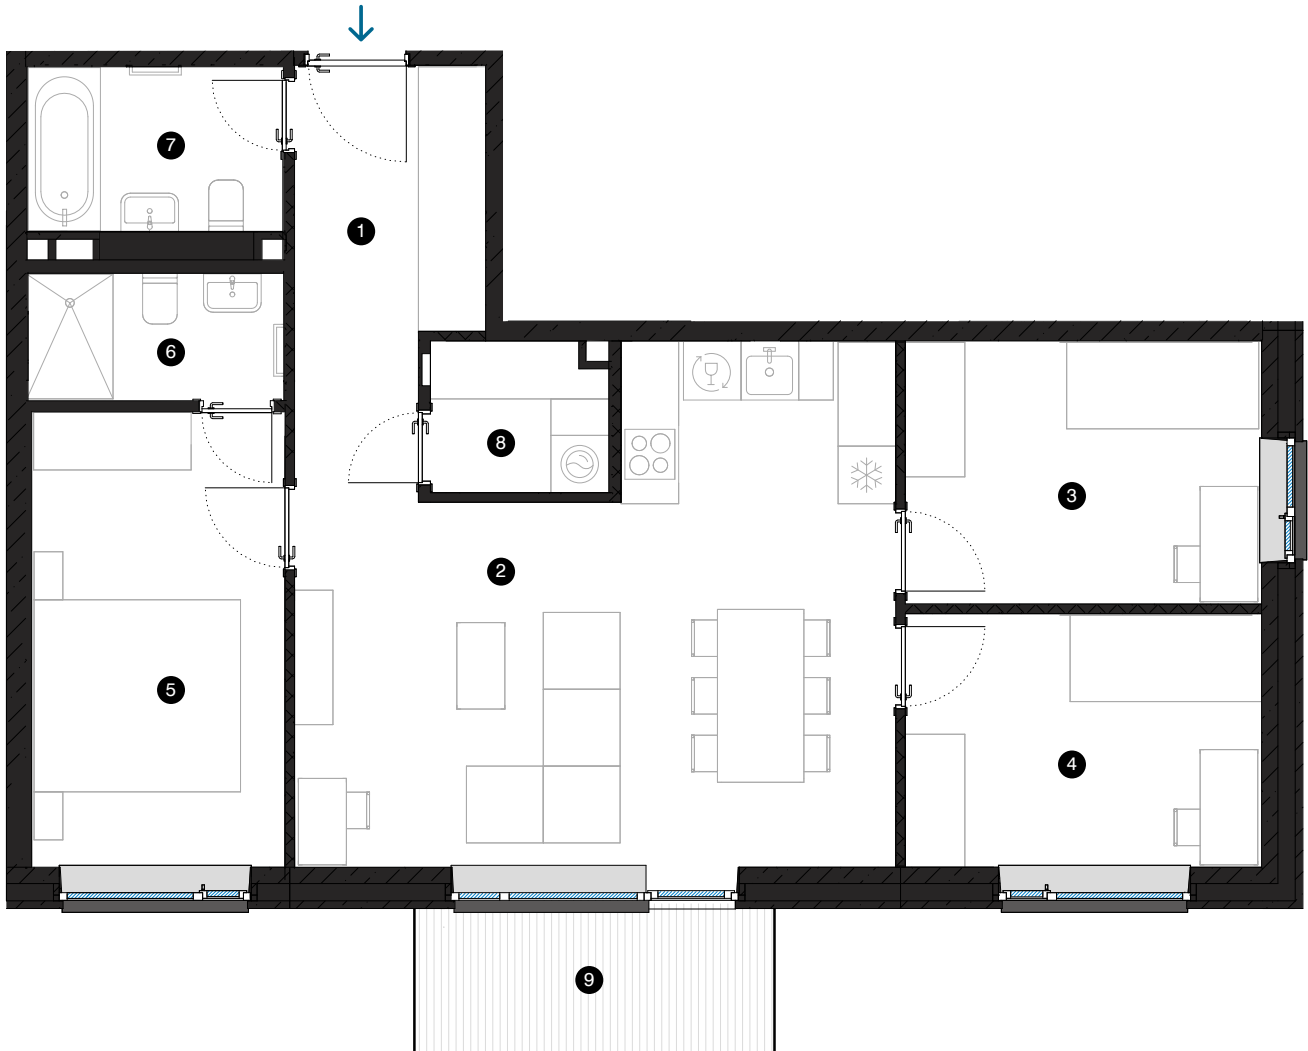

4th floor

# Apartment # 31

© SPILVES 27, RĪGA

#	ROOM	M <sup>2</sup>
1	Hall	5,5
2	Living room & Kitchen	30,8
3	Room	10,1
4	Room	9,8
5	Room	12,3
6	Bathroom	3,5
7	Bathroom	4,6
8	Utility room	2,8
9	Balcony	5,6

Living area 79,4  
Total area 85