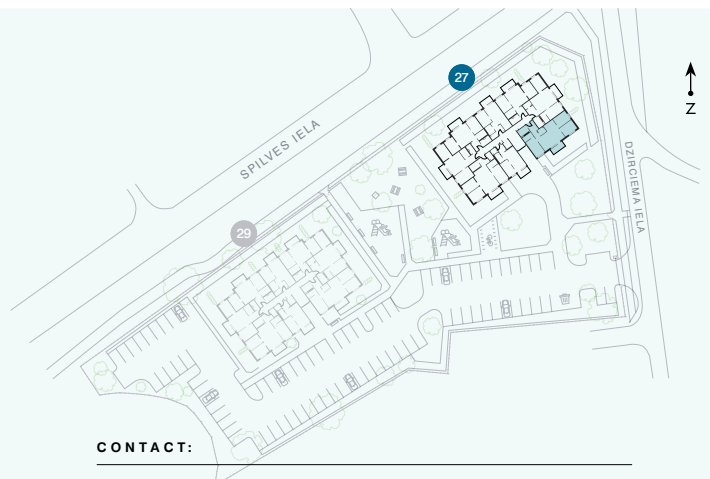

CONTACT:

📍 sales@pillar.lv

📞 +371 25 633 133

✉️ Pulkveža Brieža iela 28A, Rīga, LV-1045