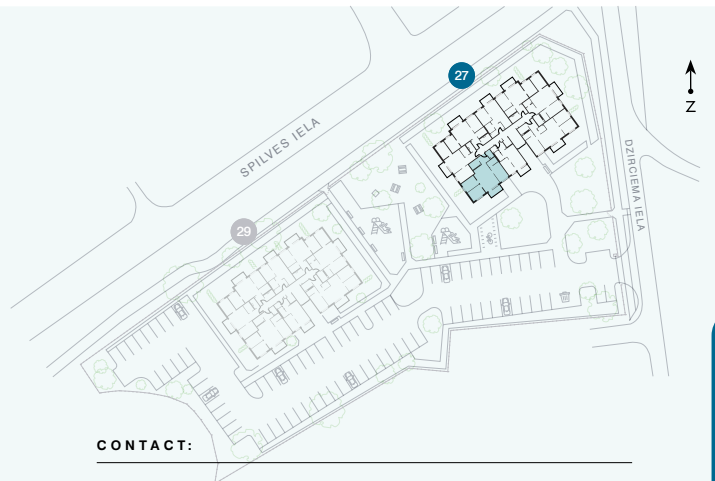

4th floor

Apartment # 25

© SPILVES 27, RĪGA

#	ROOM	M ²
1	Hall	5,1
2	Living room & Kitchen	26,7
3	Room	10
4	Room	9,8
5	Room	12
6	Bathroom	3,4
7	Bathroom	4,3
8	Utility room	2,5
9	Balcony	5,6

Living area 73,8
Total area 79,4