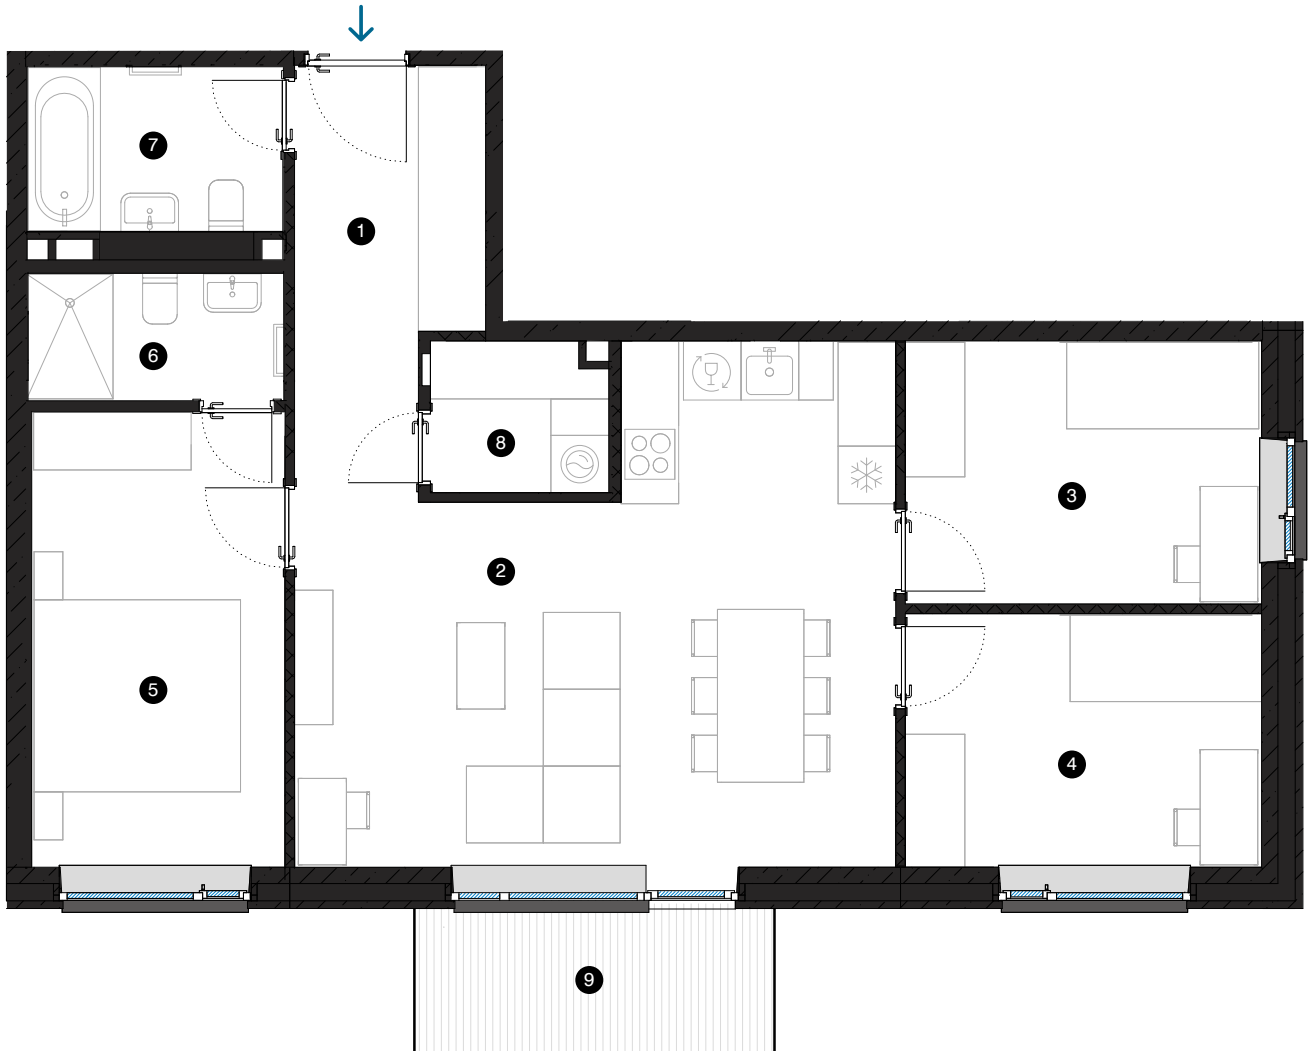

3rd floor

# Apartment # 23

© SPILVES 27, RĪGA

#	ROOM	M <sup>2</sup>
1	Hall	5,5
2	Living room & Kitchen	30,8
3	Room	10,1
4	Room	9,8
5	Room	12,3
6	Bathroom	3,5
7	Bathroom	4,6
8	Utility room	2,8
9	Balcony	5,6

Living area 79,4  
Total area 85