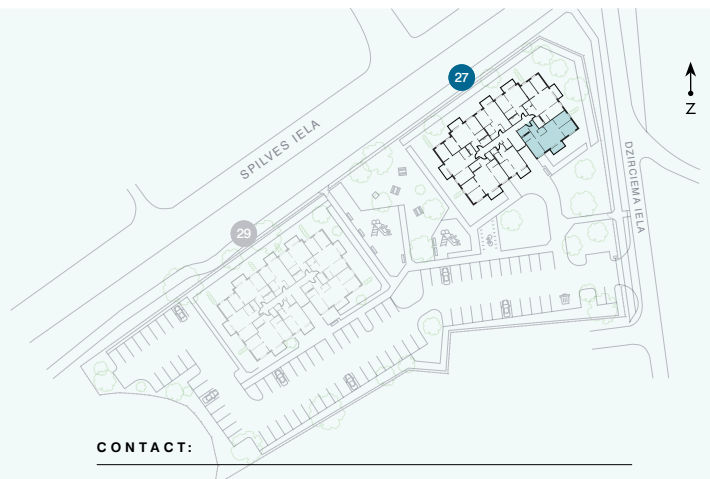

CONTACT:

📍 sales@pillar.lv

📞 +371 25 633 133

✉️ Pulkveža Brieža iela 28A, Rīga, LV-1045