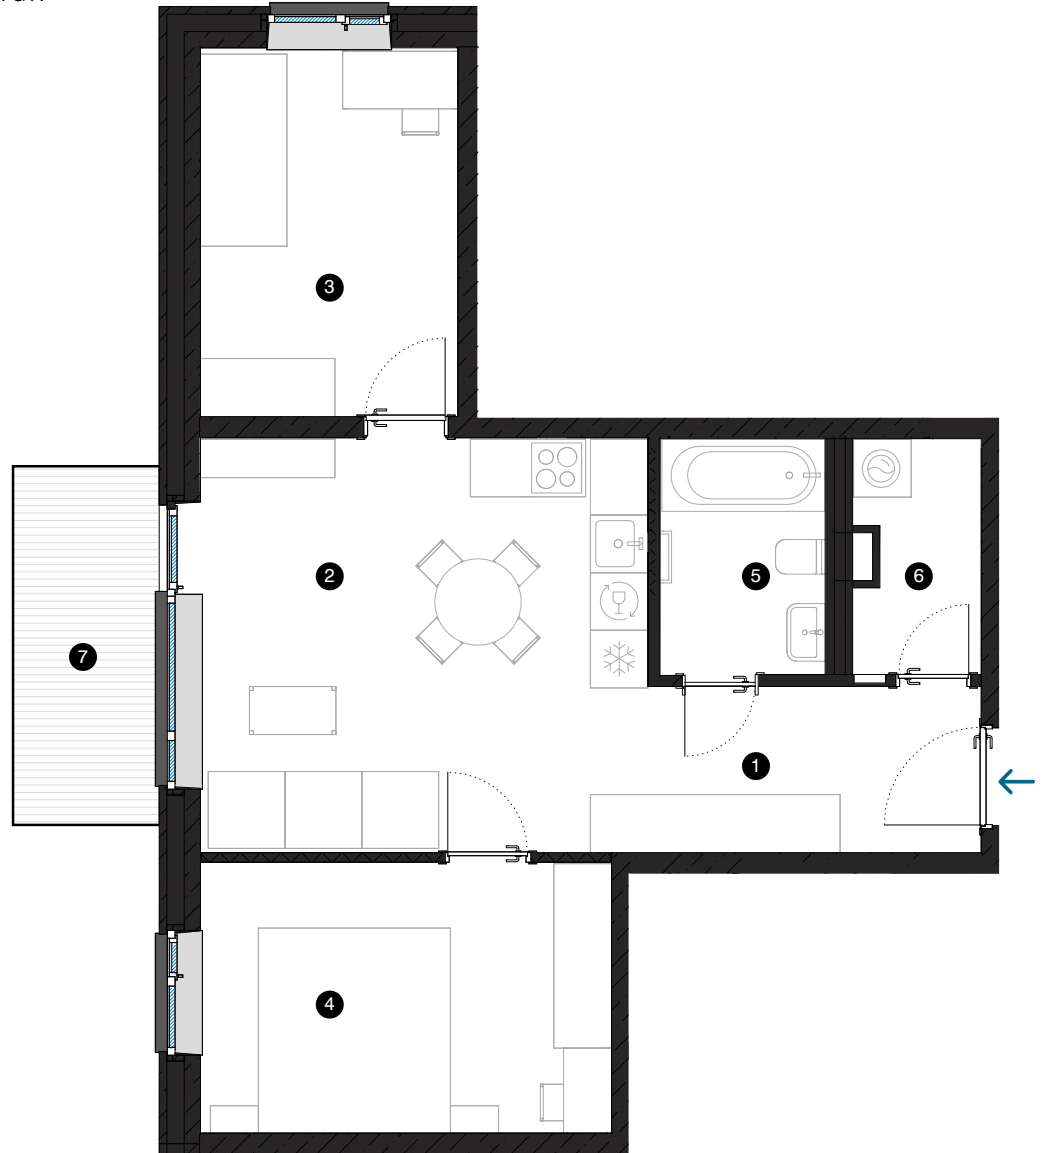

3rd floor

# Apartment # 18

© SPILVES 27, RĪGA

#	ROOM	M <sup>2</sup>
1	Hall	6
2	Living room & Kitchen	20,2
3	Room	10,3
4	Room	12,1
5	Bathroom	4,3
6	Utility room	3,1
7	Balcony	5,6
Living area		56
Total area		61,6

**CONTACT:**