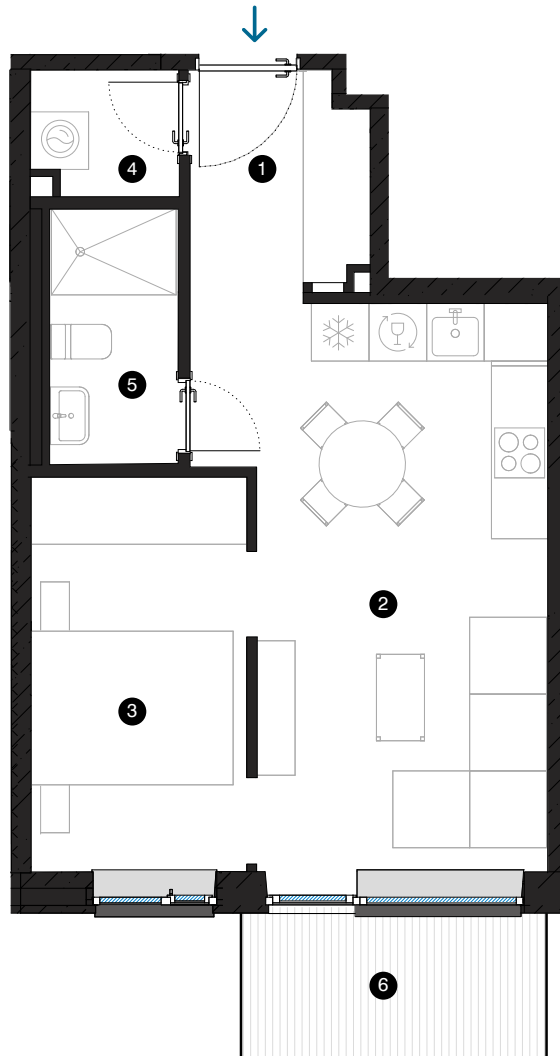

3rd floor

# Apartment # 16

© SPILVES 27, RĪGA

#	ROOM	M <sup>2</sup>
1	Hall	4,2
2	Living room & Kitchen	19,2
3	Room	9,2
4	Utility room	1,9
5	Bathroom	3,5
6	Balcony	4,7
Living area		38
Total area		42,7

**CONTACT:**

📍 sales@pillar.lv