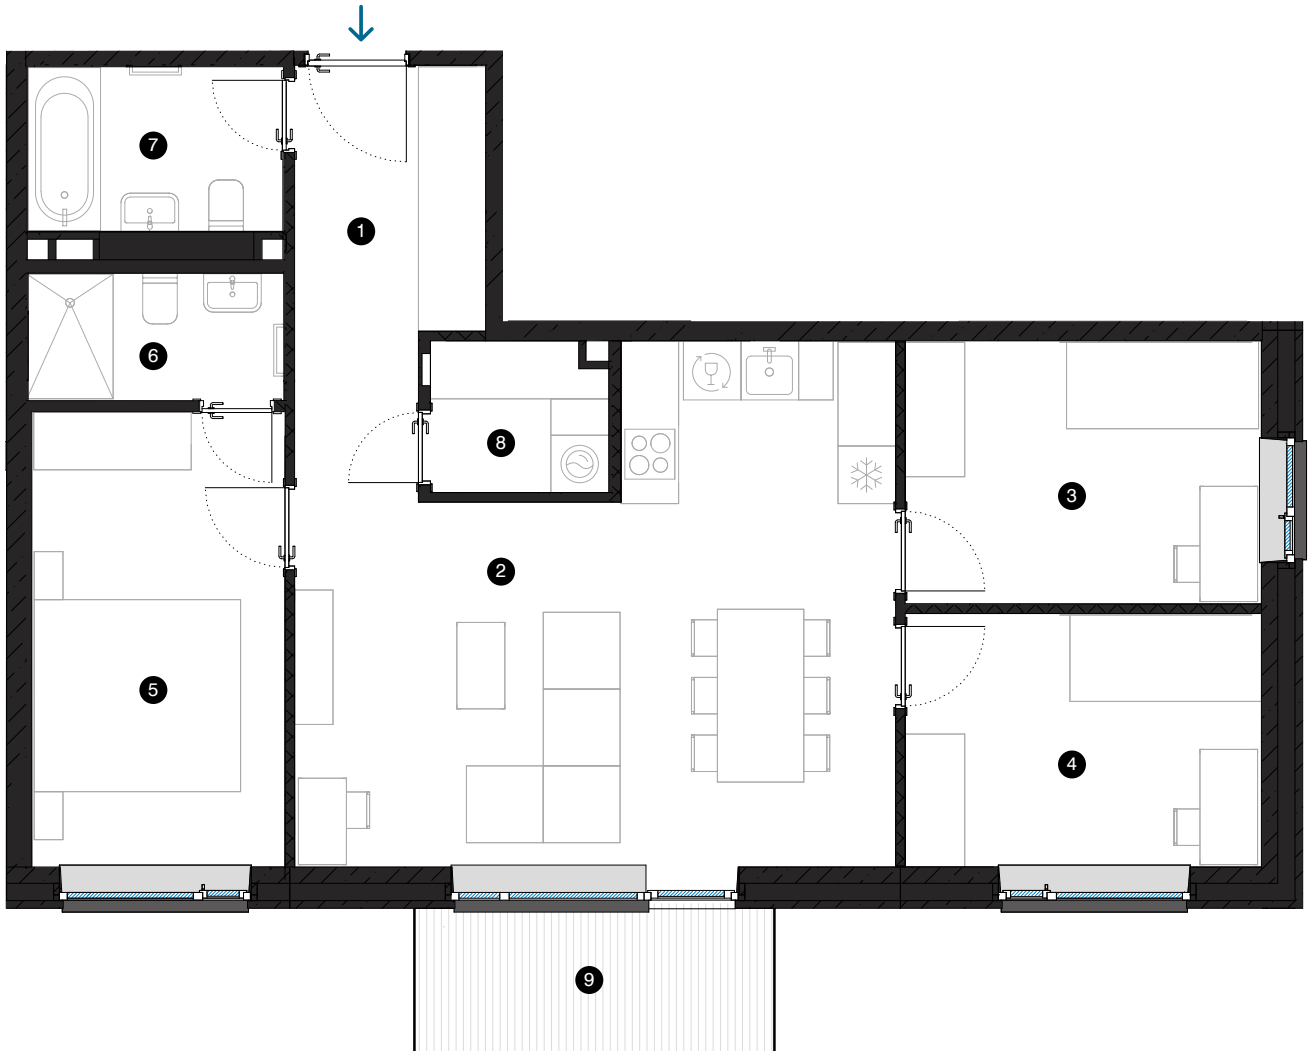

2nd floor

# Apartment # 15

© SPILVES 27, RĪGA

#	ROOM	M <sup>2</sup>
1	Hall	5,5
2	Living room & Kitchen	30,8
3	Room	10,1
4	Room	9,8
5	Room	12,3
6	Bathroom	3,5
7	Bathroom	4,6
8	Utility room	2,8
9	Balcony	5,6

Living area 79,4  
Total area 85