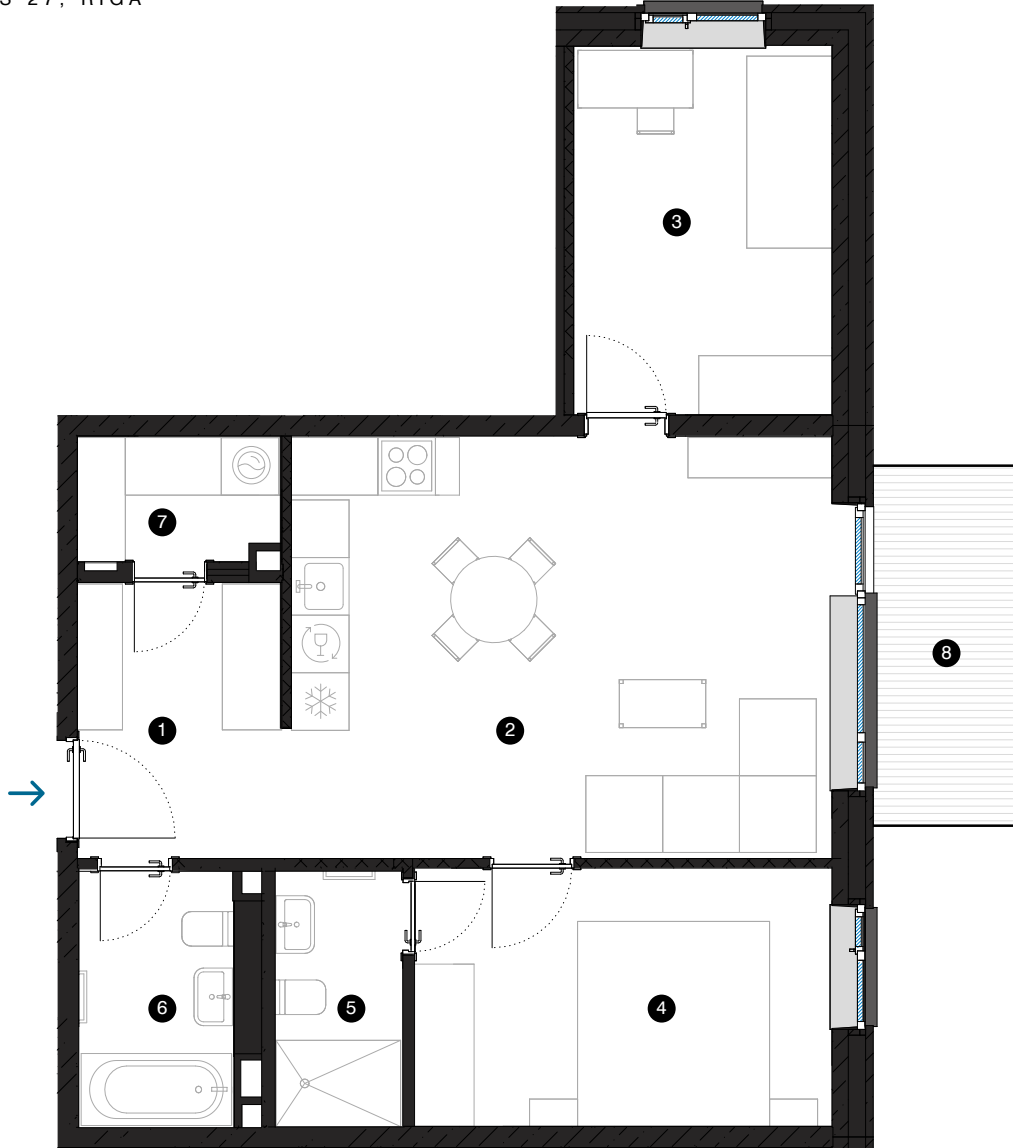

2nd floor

# Apartment # 14

© SPILVES 27, RĪGA

#	ROOM	M <sup>2</sup>
1	Hall	6,2
2	Living room & Kitchen	24,7
3	Room	10,3
4	Room	11,6
5	Bathroom	3,5
6	Bathroom	4,3
7	Utility room	2,7
8	Balcony	5,6
Living area		63,3
Total area		68,9