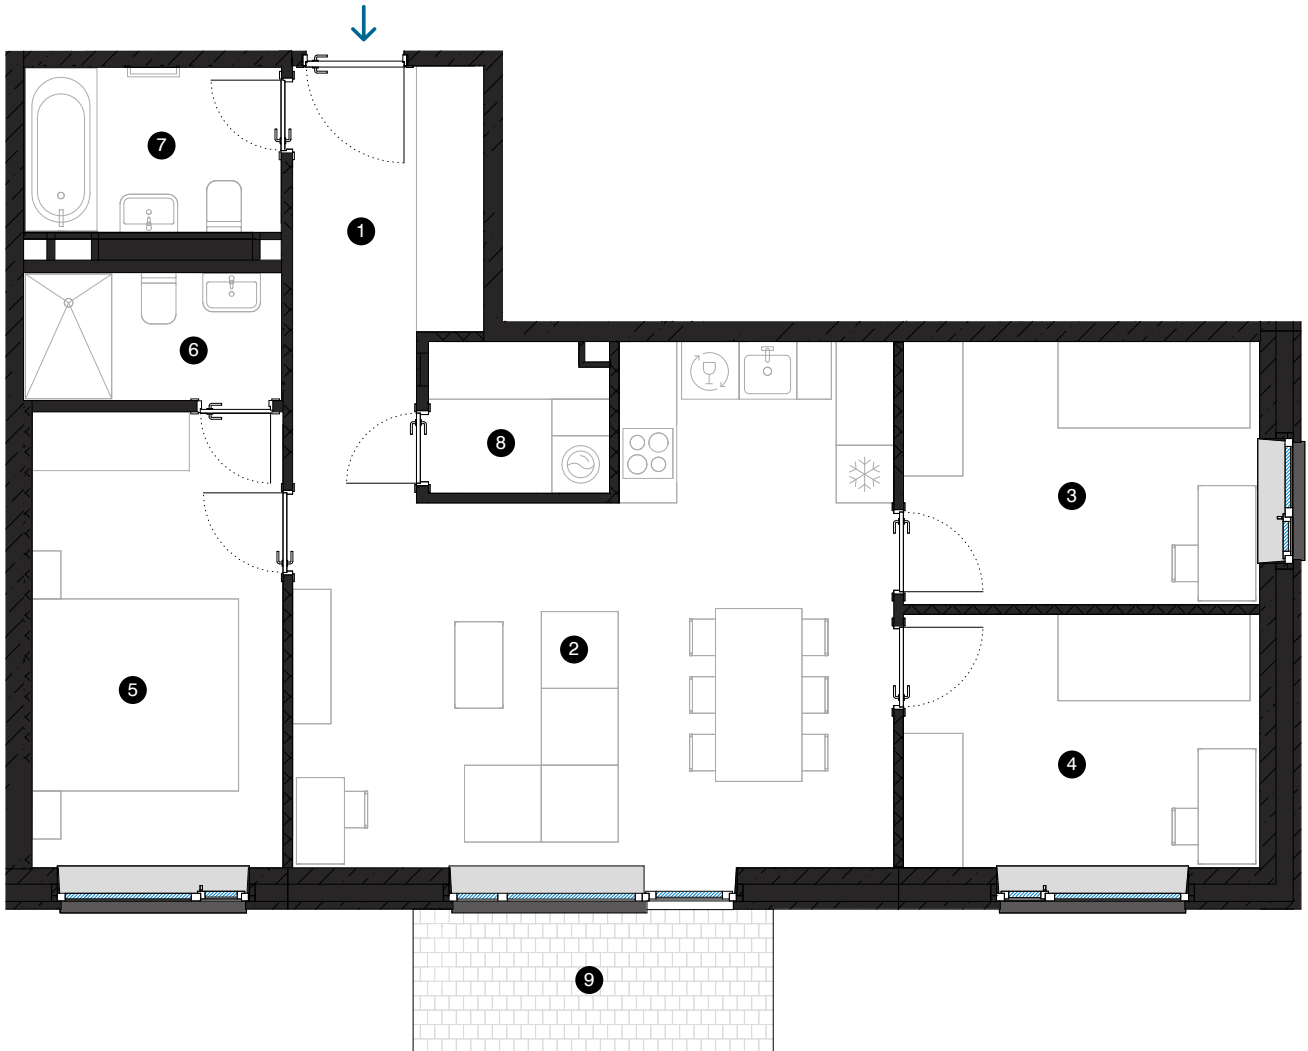

1st floor

Apartment # 7

© SPILVES 27, RĪGA

#	ROOM	M ²
1	Hall	5,5
2	Living room & Kitchen	30,8
3	Room	10,1
4	Room	9,8
5	Room	12,3
6	Bathroom	3,5
7	Bathroom	4,6
8	Utility room	2,8
9	Terrace	5,6

Living area 79,4
Total area 85