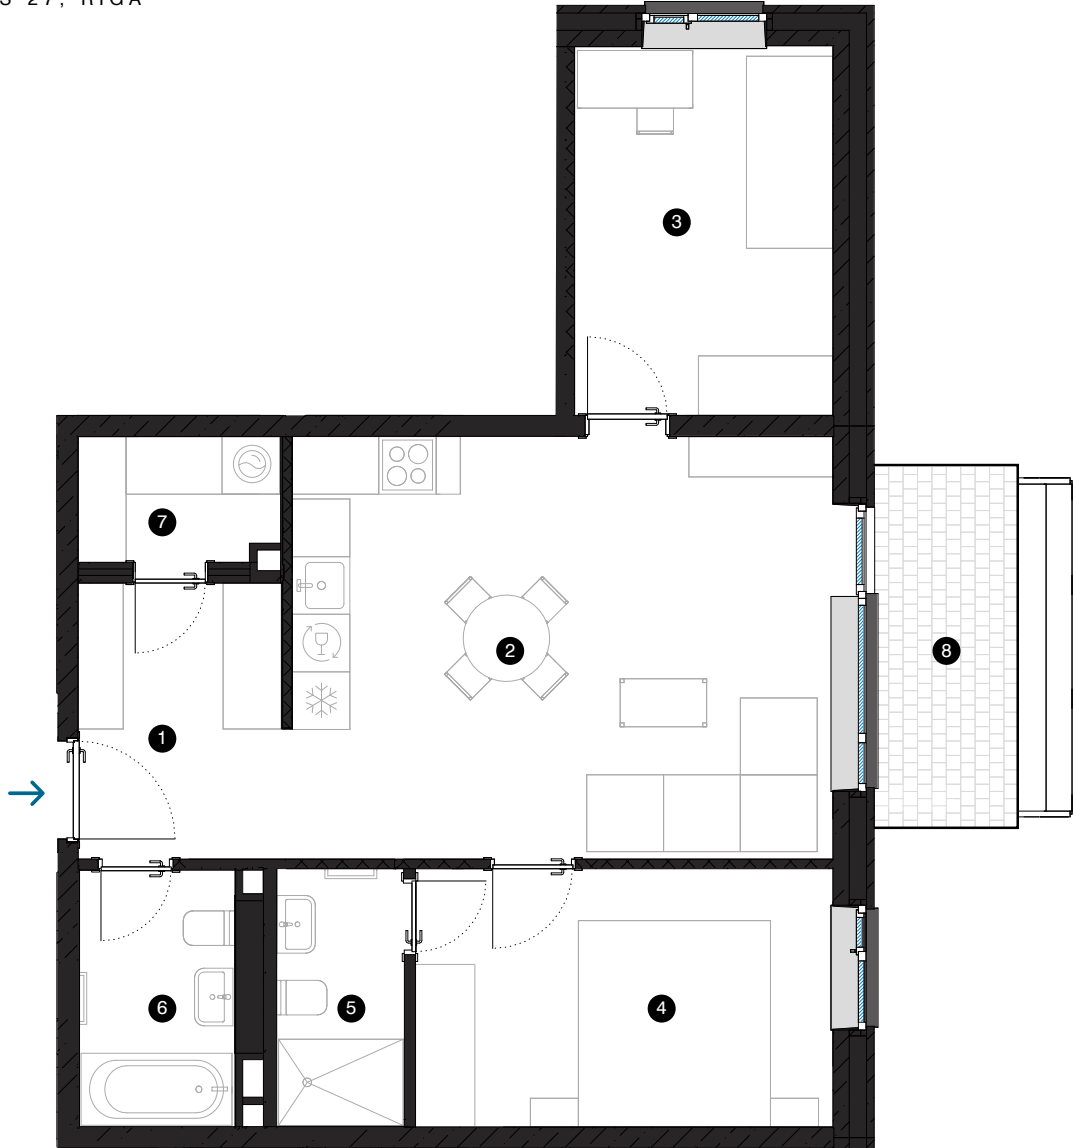

1st floor

# Apartment # 6

© SPILVES 27, RĪGA

#	ROOM	M <sup>2</sup>
1	Hall	6,2
2	Living room & Kitchen	24,9
3	Room	10,4
4	Room	11,8
5	Bathroom	3,5
6	Bathroom	4,3
7	Utility room	2,7
8	Balcony	5,6
Living area		63,8
Total area		69,4