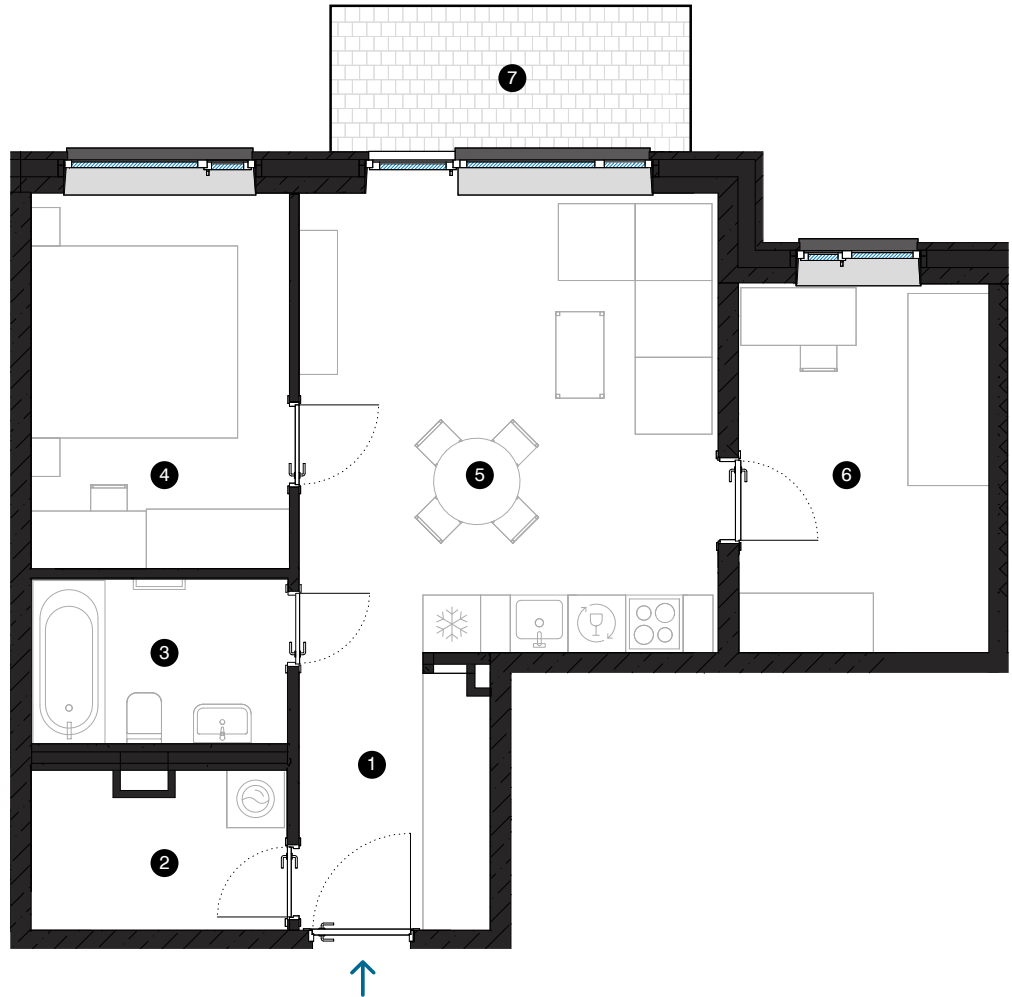

1st floor

# Apartment # 5

© SPILVES 27, RĪGA

#	ROOM	M <sup>2</sup>
1	Hall	5,5
2	Utility room	4,2
3	Bathroom	4,6
4	Room	10,5
5	Living room & Kitchen	20,9
6	Room	10,1
7	Balcony	5,6
Living area		55,8
Total area		61,4