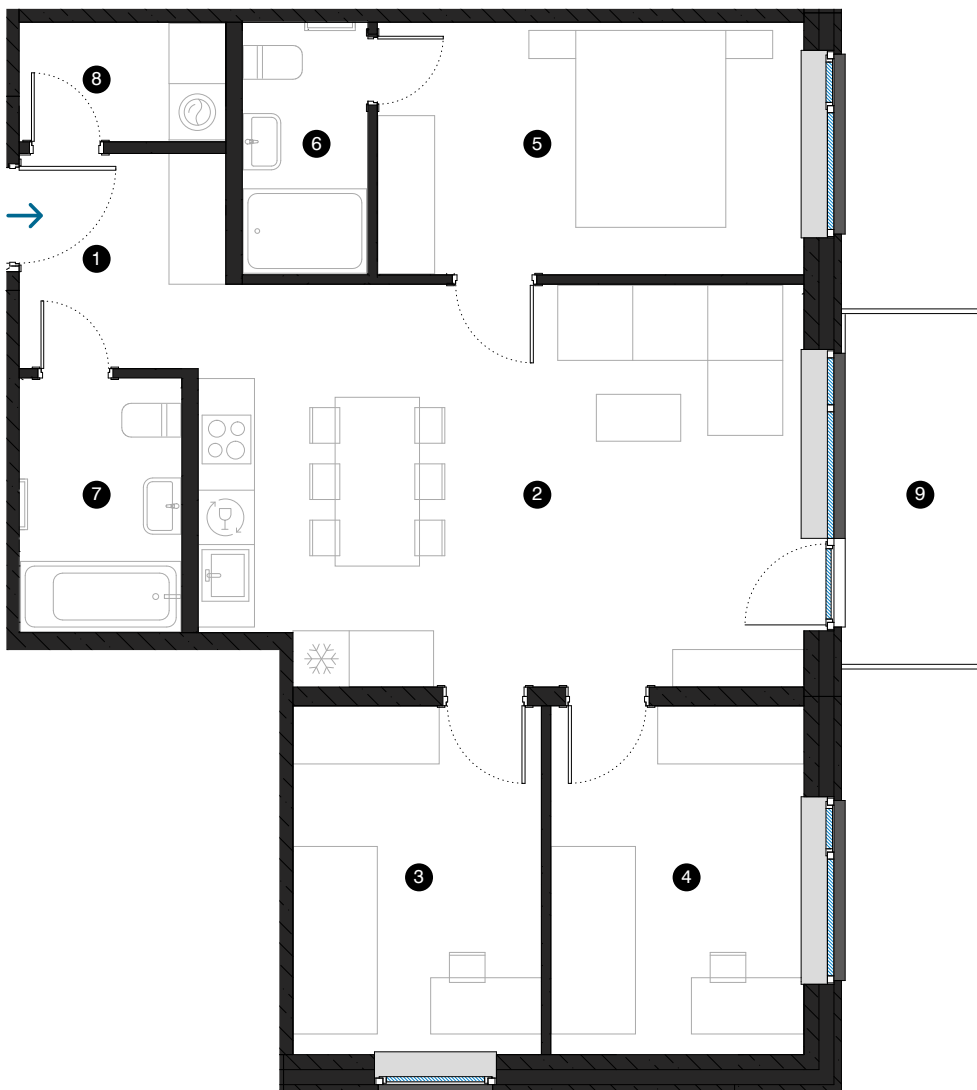

3rd floor

Apartment # 17

© 1B EVALDA VALTERA, RĪGA

#	ROOM	M ²
1	Hall	4,8
2	Living room & Kitchen	27,1
3	Room	10,0
4	Room	9,8
5	Room	12,2
6	Bathroom	3,6
7	Bathroom	4,6
8	Utility room	2,8
9	Balcony	5,6

Living area 74,9
Total area 80,5