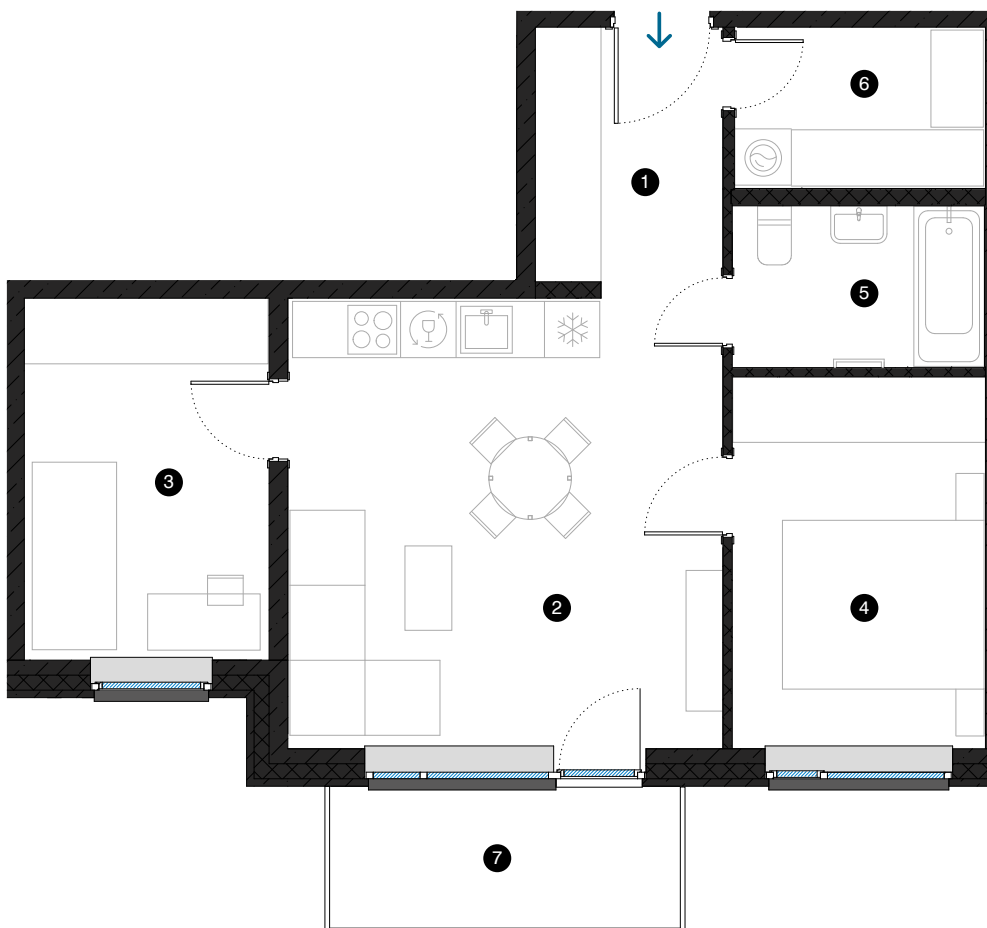

4th floor

# Apartment # 26

© 1 EVALDA VALTERA, RĪGA

#	ROOM	M <sup>2</sup>
1	Hall	5,5
2	Living room & Kitchen	22,4
3	Room	10,0
4	Room	10,7
5	Bathroom	4,6
6	Utility room	4,6
7	Balcony	5,6
Living area		57,8
Total area		63,4