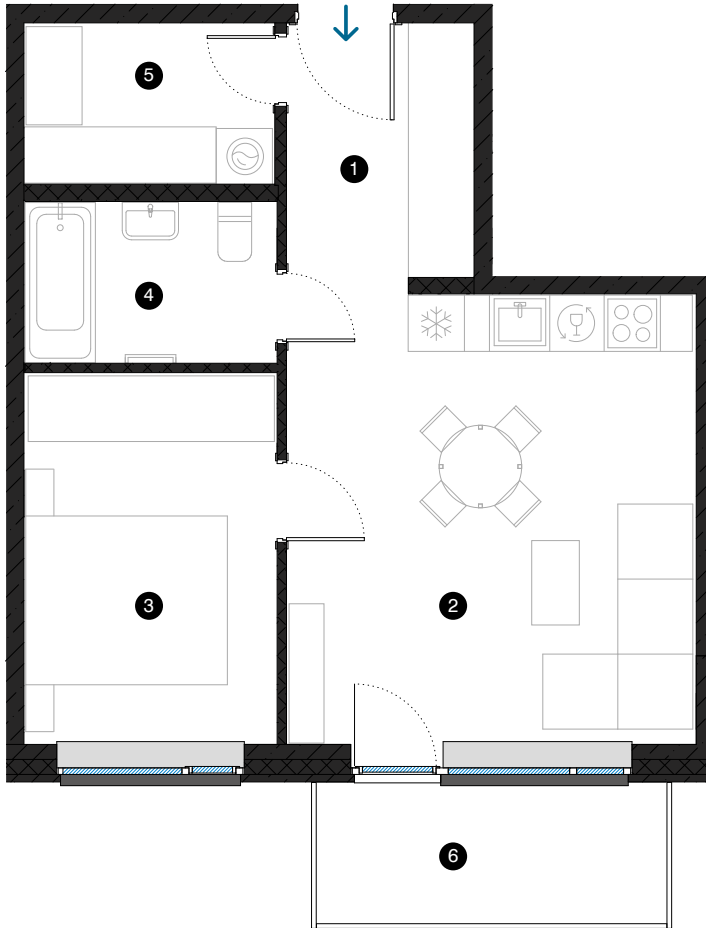

4th floor

# Apartment # 24

© 1 EVALDA VALTERA, RĪGA

#	ROOM	M <sup>2</sup>
1	Hall	5,5
2	Living room & Kitchen	21,1
3	Room	10,7
4	Bathroom	4,6
5	Utility room	4,6
6	Balcony	5,6
Living area		46,5
Total area		52,1

**CONTACT:**