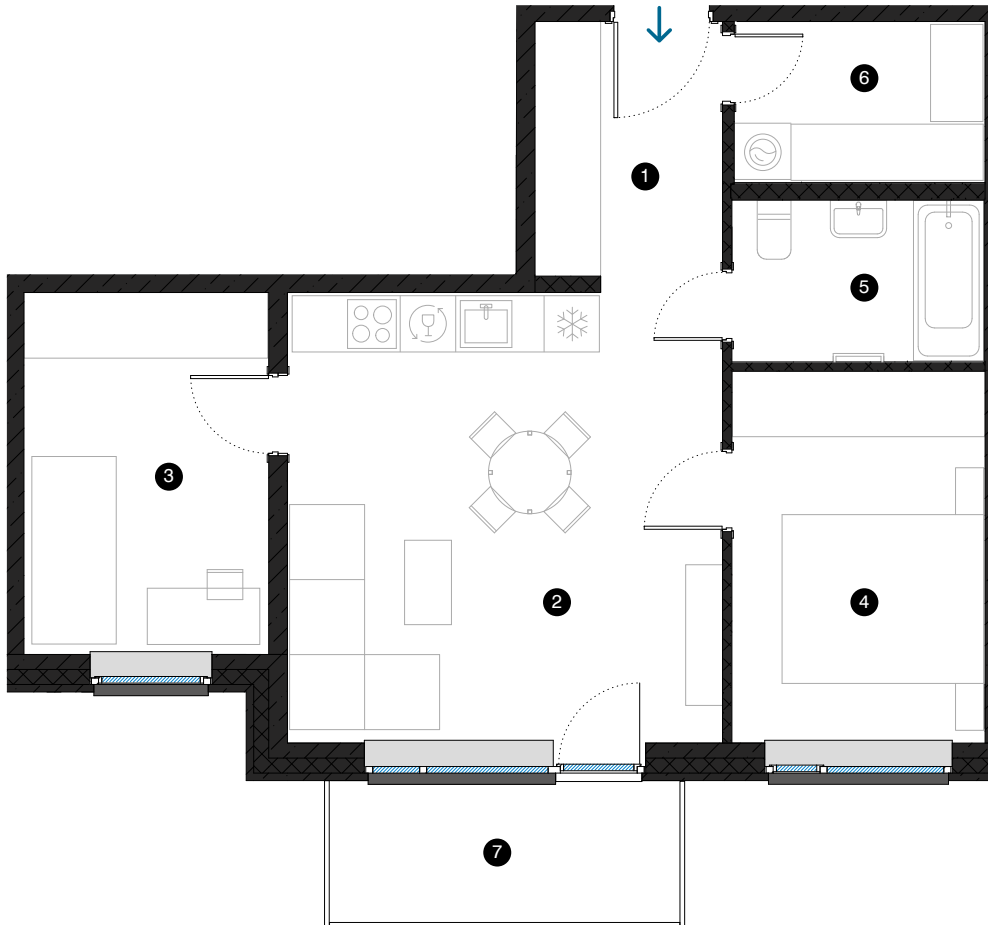

3rd floor

# Apartment # 19

© 1 EVALDA VALTERA, RĪGA

#	ROOM	M <sup>2</sup>
1	Hall	5,5
2	Living room & Kitchen	22,4
3	Room	10,0
4	Room	10,7
5	Bathroom	4,6
6	Utility room	4,6
7	Balcony	5,6
Living area		57,8
Total area		63,4