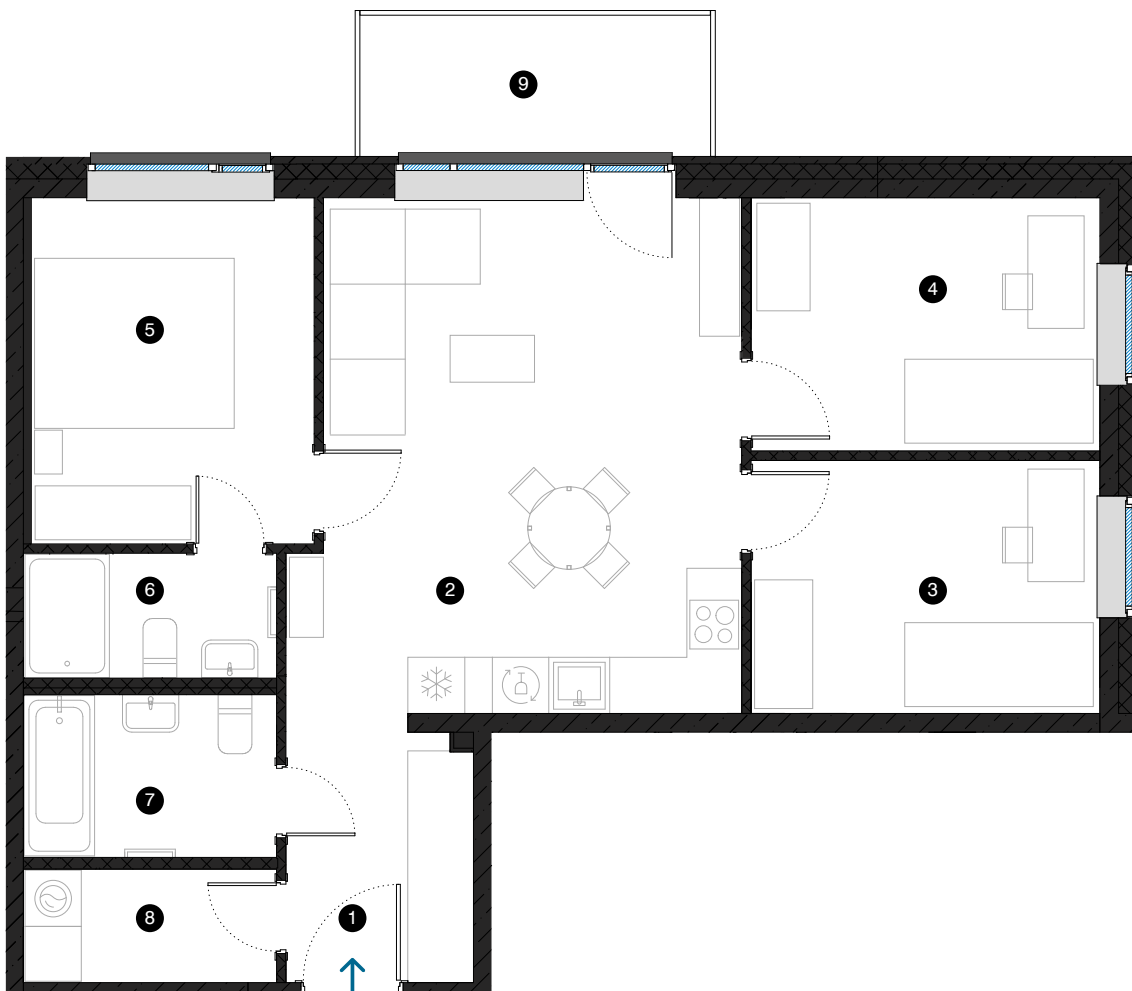

9th floor

Apartment # 57

© 1 EVALDA VALTERA, RĪGA

#	ROOM	M ²
1	Hall	5,4
2	Living room & Kitchen	25,3
3	Room	10,0
4	Room	10,0
5	Room	11,4
6	Bathroom	3,6
7	Bathroom	4,5
8	Utility room	3,2
9	Balcony	5,6

Living area 73,4
Total area 79,0