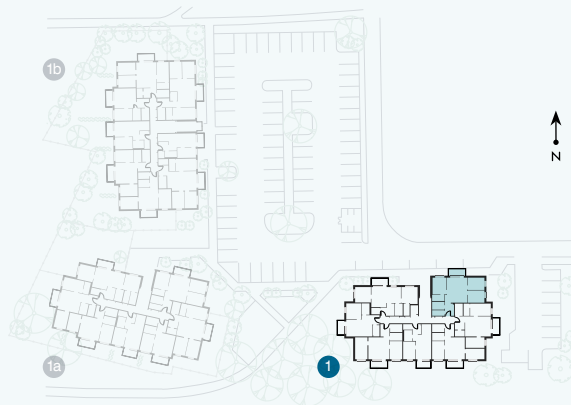

9th floor

Apartment # 57

© 1 EVALDA VALTERA, RĪGA

#	ROOM	M ²
1	Hall	5,4
2	Living room & Kitchen	25,3
3	Room	10,0
4	Room	10,0
5	Room	11,4
6	Bathroom	3,6
7	Bathroom	4,5
8	Utility room	3,2
9	Balcony	5,6

Living area 73,4
Total area 79,0