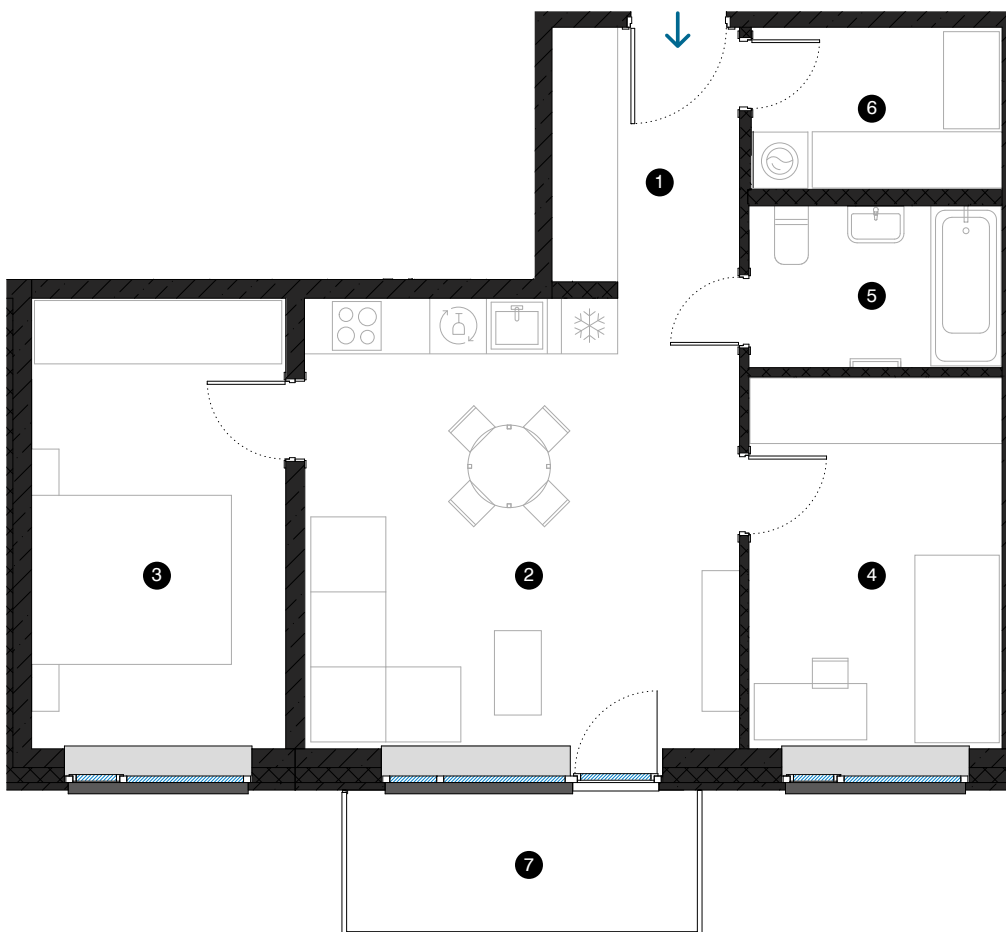

8th floor

# Apartment # 54

© 1 EVALDA VALTERA, RĪGA

#	ROOM	M <sup>2</sup>
1	Hall	5,5
2	Living room & Kitchen	22,4
3	Room	13,0
4	Room	10,7
5	Bathroom	4,6
6	Utility room	4,6
7	Balcony	5,6
Living area		60,8
Total area		66,4