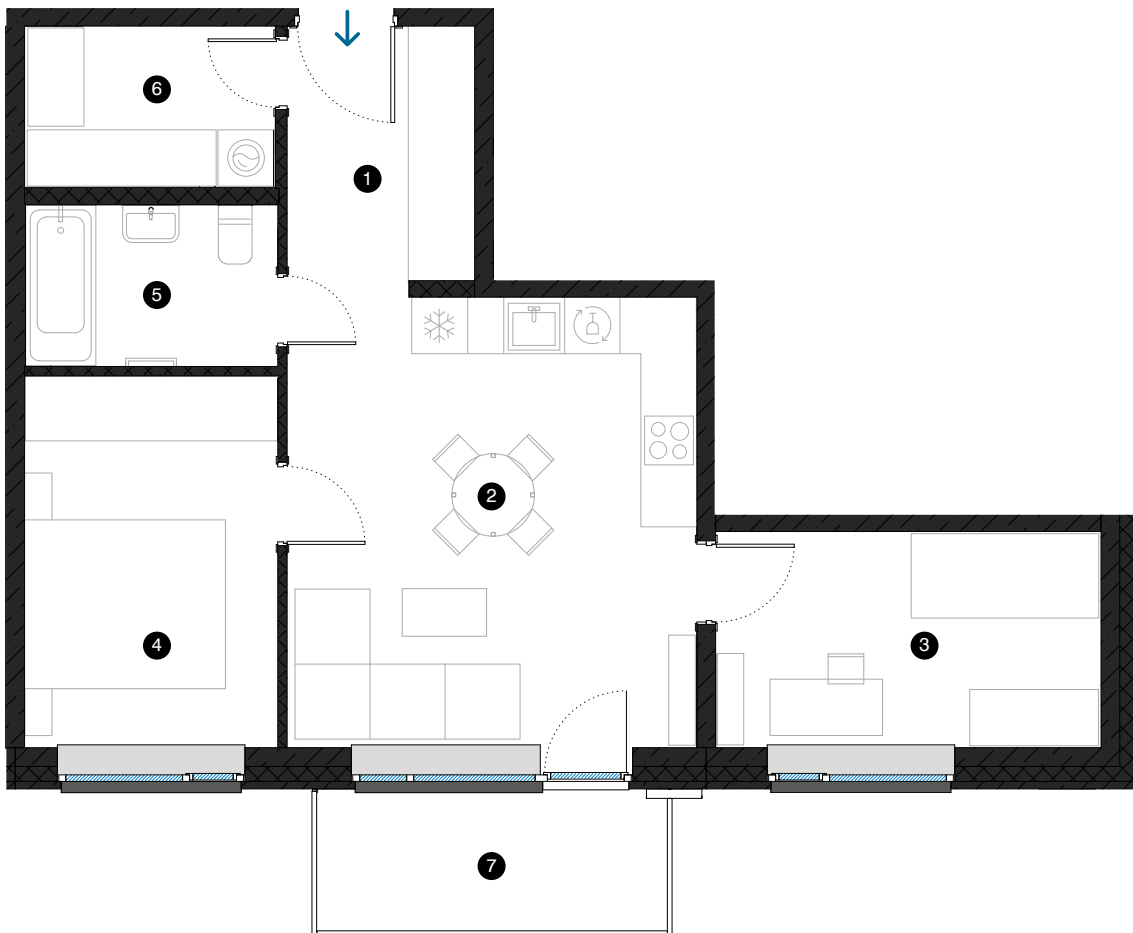

8th floor

# Apartment # 52

© 1 EVALDA VALTERA, RĪGA

#	ROOM	M <sup>2</sup>
1	Hall	5,5
2	Living room & Kitchen	21,1
3	Room	9,4
4	Room	10,7
5	Bathroom	4,6
6	Utility room	4,6
7	Balcony	5,6
Living area		55,9
Total area		61,5