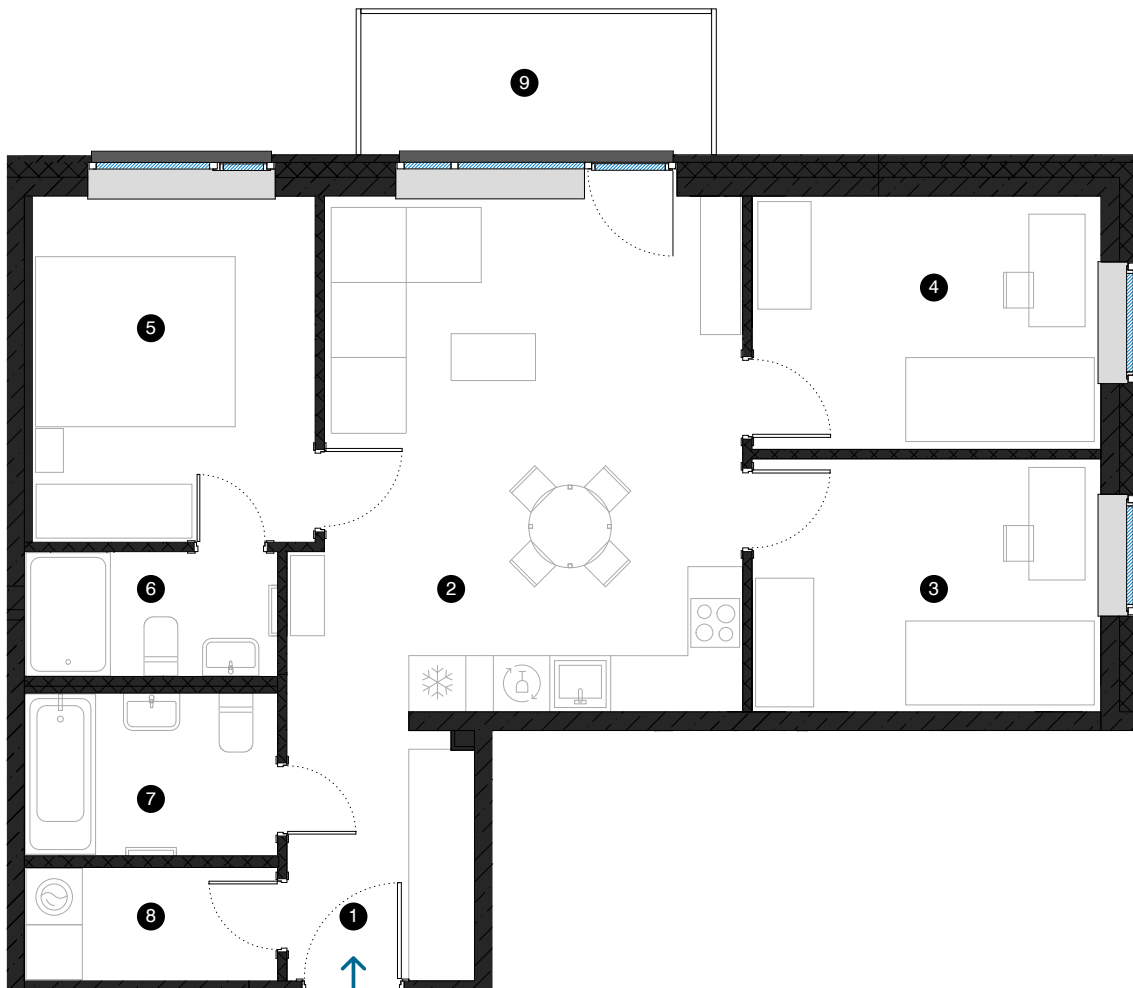

8th floor

# Apartment # 50

© 1 EVALDA VALTERA, RĪGA

#	ROOM	M <sup>2</sup>
1	Hall	5,4
2	Living room & Kitchen	25,3
3	Room	10,0
4	Room	10,0
5	Room	11,4
6	Bathroom	3,6
7	Bathroom	4,5
8	Utility room	3,2
9	Balcony	5,6