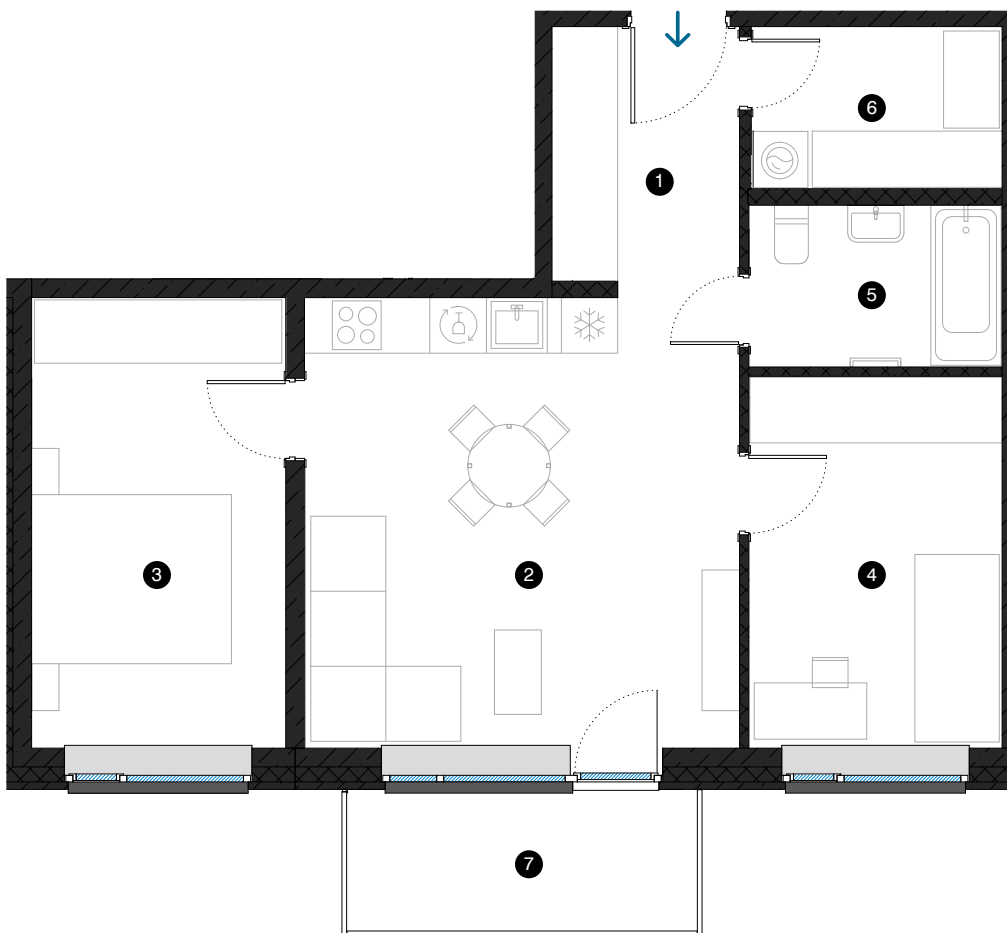

7th floor

Apartment # 47

© 1 EVALDA VALTERA, RĪGA

#	ROOM	M ²
1	Hall	5,5
2	Living room & Kitchen	22,4
3	Room	13,0
4	Room	10,7
5	Bathroom	4,6
6	Utility room	4,6
7	Balcony	5,6
Living area		60,8
Total area		66,4