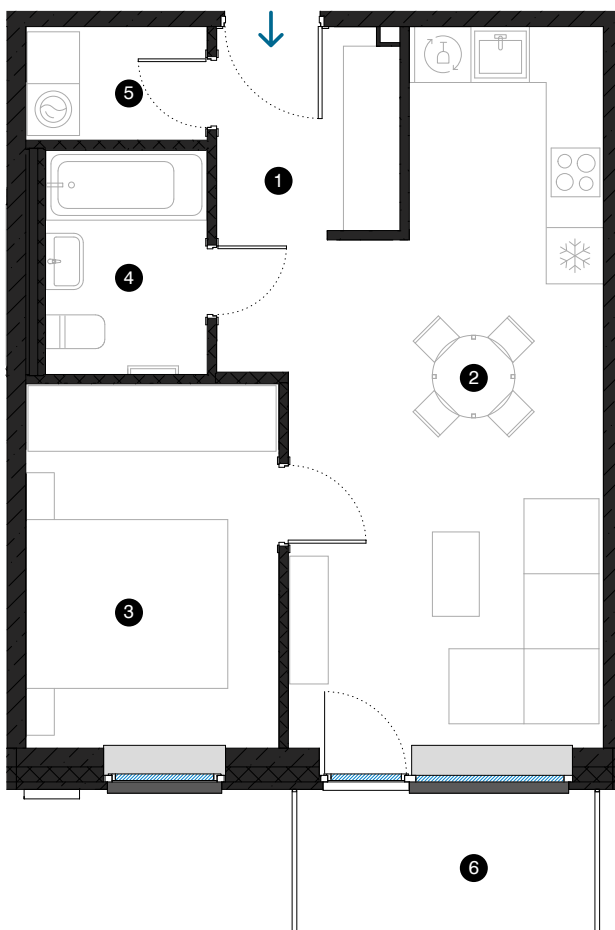

7th floor

Apartment # 46

© 1 EVALDA VALTERA, RĪGA

#	ROOM	M ²
1	Hall	4,2
2	Living room & Kitchen	24,0
3	Room	10,5
4	Bathroom	4,1
5	Utility room	2,3
6	Balcony	4,7
Living area		45,1
Total area		49,8

SCALE 1:80